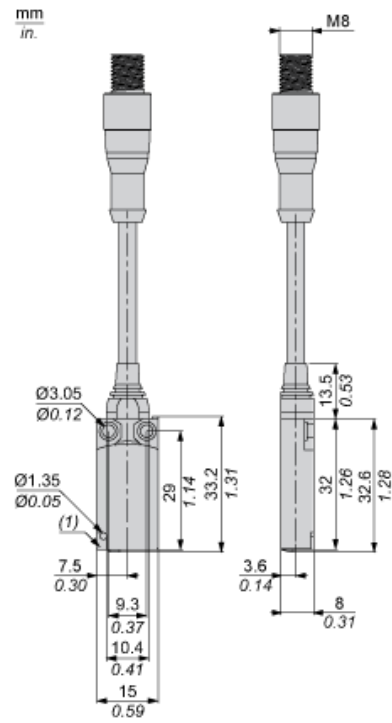

Dimensions

(1) LED

Setting-up

Minimum Mounting Distances (mm)

Side by Side

$$e (1) \geq 15$$

Face to Face

$$e (2) \geq 40$$

Facing a Metal Object

$$e (3) \geq 15$$