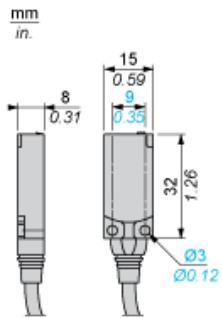

Dimensions

---

Setting-up

---

Minimum Mounting Distances (mm)

Side by Side

$$e (1) \geq 15$$

Face to Face

$$e (2) \geq 40$$

Facing a Metal Object

$$e (3) \geq 15$$