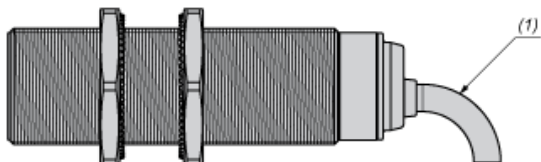

Dimensions

(1) LED

Minimum Mounting Distances

Side by side

$e (1) \geq 32 \text{ mm}/1.26 \text{ in.}$

\geq

Face to face

$e (2) \geq 96 \text{ mm}/3.78 \text{ in.}$

\geq

Facing a metal object

$e (3) \geq 24 \text{ mm}/0.94 \text{ in.}$

\geq

Mounted in a metal support

$d \geq 56 \text{ mm}/2.20 \text{ in.}$

$h \geq 16 \text{ mm}/0.63 \text{ in.}$

Mounting

(1) Bending cable: 4 x external cable diameter