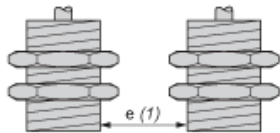

Dimensions

(1) LED

Minimum Mounting Distances

Side by side

$e (1) \geq 32 \text{ mm}/1.26 \text{ in.}$

\geq

Face to face

$e (2) \geq 96 \text{ mm}/3.78 \text{ in.}$

\geq

Facing a metal object

$e (3) \geq 24 \text{ mm}/0.94 \text{ in.}$

\geq

Mounted in a metal support

$d \geq 56 \text{ mm}/2.20 \text{ in.}$

$h \geq 16 \text{ mm}/0.63 \text{ in.}$

Mounting