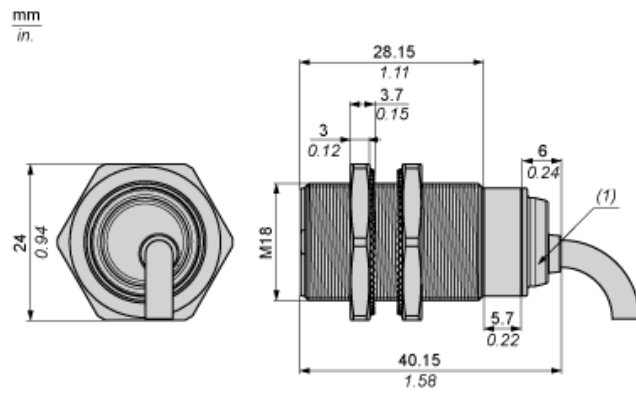

Dimensions

(1) LED

Minimum Mounting Distances

Side by side

$e (1) \geq 32 \text{ mm}/1.26 \text{ in.}$

\geq

Face to face

$e (2) \geq 96 \text{ mm}/3.78 \text{ in.}$

\geq

Facing a metal object

$e (3) \geq 24 \text{ mm}/0.94 \text{ in.}$

\geq

Mounted in a metal support

$d \geq 56 \text{ mm}/2.20 \text{ in.}$

$h \geq 16 \text{ mm}/0.63 \text{ in.}$

Mounting

(1) Bending cable: 4 x external cable diameter