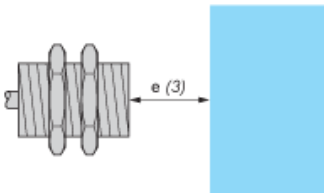

Dimensions

(1) LED

Minimum Mounting Distances

Side by side

$e (1) \geq 32 \text{ mm}/1.26 \text{ in.}$

\geq

Face to face

$e (2) \geq 96 \text{ mm}/3.78 \text{ in.}$

\geq

Facing a metal object

$e (3) \geq 24 \text{ mm}/0.94 \text{ in.}$

\geq

Mounted in a metal support

$d \geq 56 \text{ mm}/2.20 \text{ in.}$

$h \geq 16 \text{ mm}/0.63 \text{ in.}$