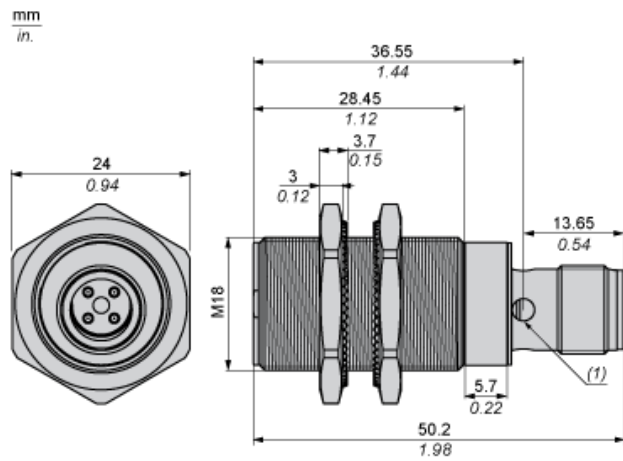

Dimensions

(1) LED

Minimum Mounting Distances

Side by side

$e (1) \geq 32 \text{ mm}/1.26 \text{ in.}$

\geq

Face to face

$e (2) \geq 96 \text{ mm}/3.78 \text{ in.}$

\geq

Facing a metal object

$e (3) \geq 24 \text{ mm}/0.94 \text{ in.}$

\geq

Mounted in a metal support

$d \geq 56 \text{ mm}/2.20 \text{ in.}$

$h \geq 16 \text{ mm}/0.63 \text{ in.}$