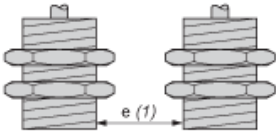

Dimensions

(1) LED

Minimum Mounting Distances

Side by side

$e (1) \geq 32 \text{ mm}/1.26 \text{ in.}$

\geq

Face to face

$e (2) \geq 96 \text{ mm}/3.78 \text{ in.}$

\geq

Facing a metal object

$e (3) \geq 24 \text{ mm}/0.94 \text{ in.}$

\geq

Mounted in a metal support

$d \geq 56 \text{ mm}/2.20 \text{ in.}$

$h \geq 16 \text{ mm}/0.63 \text{ in.}$