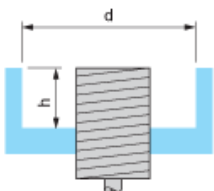

\geq

Facing a metal object

$e (3) \geq 24 \text{ mm}/0.94 \text{ in.}$

\geq

Mounted in a metal support

$d \geq 56 \text{ mm}/2.20 \text{ in.}$

$h \geq 16 \text{ mm}/0.63 \text{ in.}$