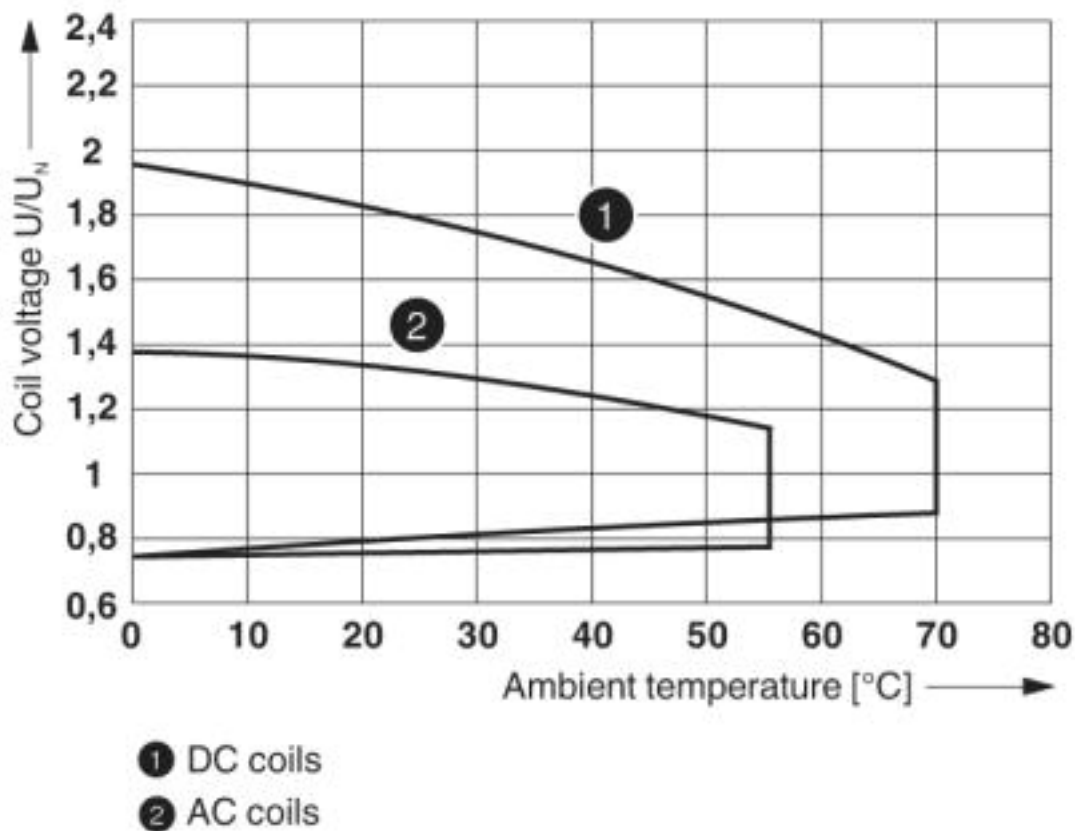

Single relay - REL-IR4/100AC/4X21 - 2907055

Technical data

Environmental Product Compliance

China RoHS	Environmentally Friendly Use Period = 50
	For details about hazardous substances go to tab "Downloads", Category "Manufacturer's declaration"

Drawings

Diagram

Operating voltage range

Single relay - REL-IR4/100AC/4X21 - 2907055

Diagram

Interrupting rating