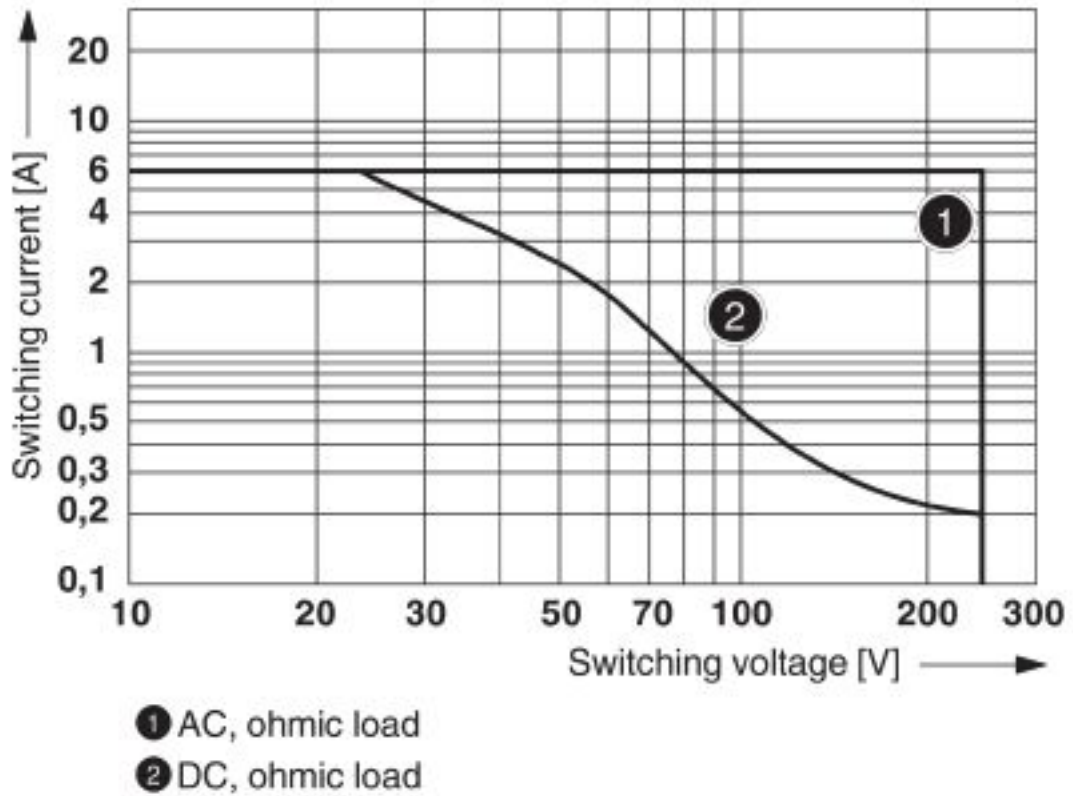

Single relay - REL-IR4/100AC/4X21 - 2907055

Technical data

Environmental Product Compliance

China RoHS	Environmentally Friendly Use Period = 50
	For details about hazardous substances go to tab "Downloads", Category "Manufacturer's declaration"

Drawings

Diagram

Operating voltage range

Single relay - REL-IR4/100AC/4X21 - 2907055

Diagram

Interrupting rating