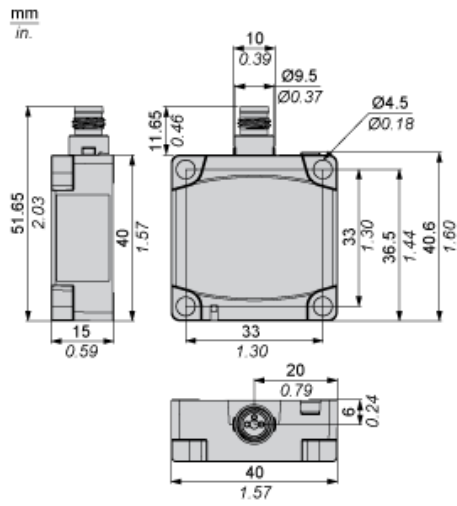

Dimensions

Setting-up

Minimum Mounting Distances (mm)

Side by Side

$$e (1) \geq 45$$

Face to Face

$$e (2) \geq 110$$

Facing a Metal Object