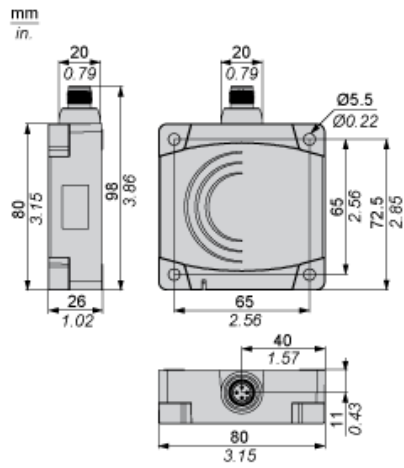

Dimensions

---

Setting-up

---

Minimum Mounting Distances (mm)

Side by Side

$$e (1) \geq 120$$

Face to Face

$$e (2) \geq 300$$

Facing a Metal Object

$$e (3) \geq 120$$