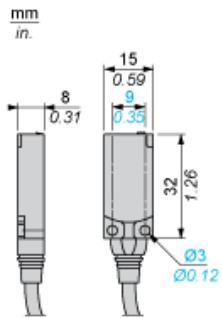

Dimensions

Setting-up

Minimum Mounting Distances (mm)

Side by Side

$$e (1) \geq 15$$

Face to Face

$$e (2) \geq 40$$

Facing a Metal Object