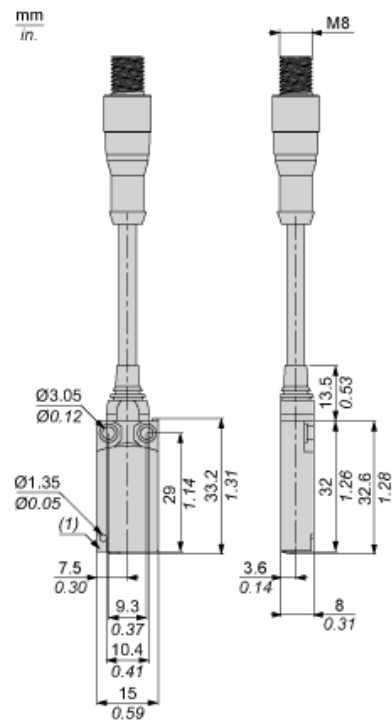

Dimensions

(1) LED

Setting-up

Minimum Mounting Distances (mm)

Side by Side

$$e (1) \geq 15$$

Face to Face

$$e (2) \geq 40$$

Facing a Metal Object

$$e (3) \geq 15$$