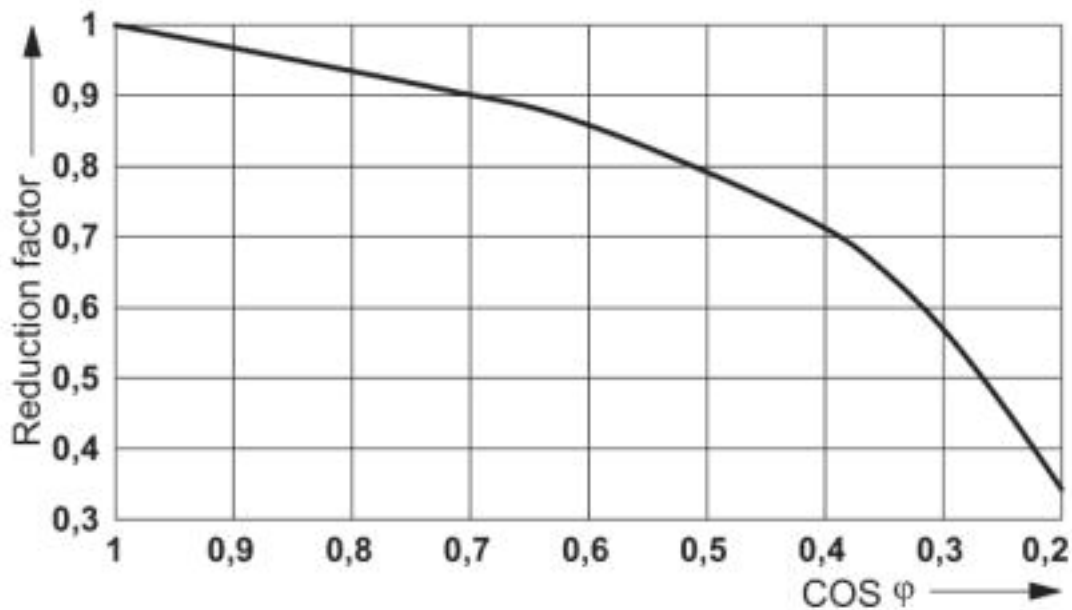

Single relay - REL-MR-230AC/21HC/MS - 2987914

Drawings

Diagram

Operating voltage range

Single relay - REL-MR-230AC/21HC/MS - 2987914

Diagram

Interrupting rating

Diagram

Service life reduction factor with various cos phi