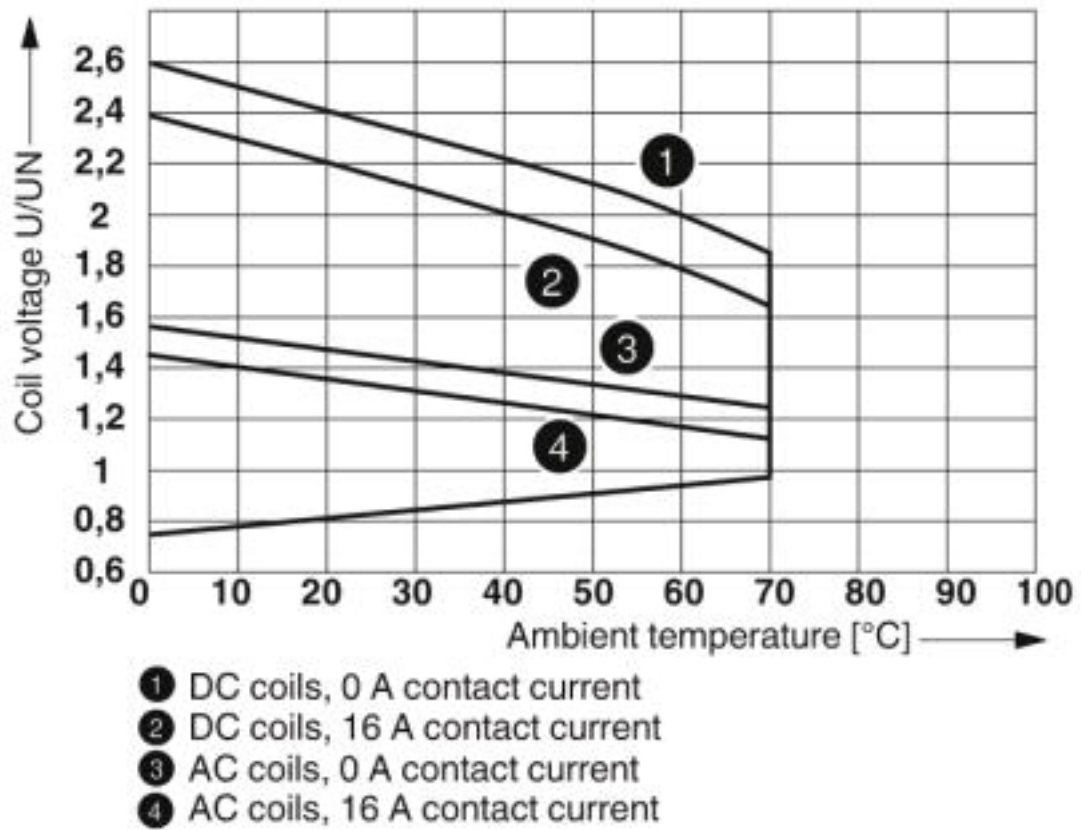

Single relay - REL-MR-230AC/21HC/MS - 2987914

Drawings

Diagram

Operating voltage range

Single relay - REL-MR-230AC/21HC/MS - 2987914

Diagram

Interrupting rating

Diagram

Service life reduction factor with various cos phi