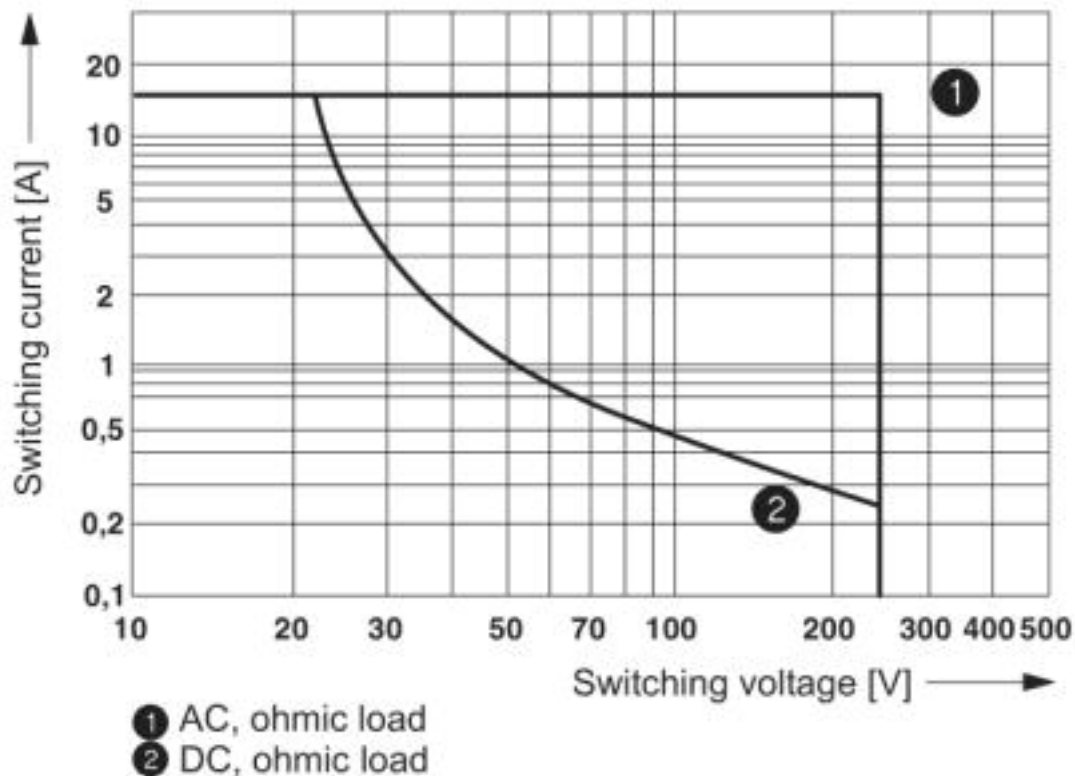

Single relay - REL-MR-230AC/21HC/MS - 2987914

Drawings

Diagram

Operating voltage range

Single relay - REL-MR-230AC/21HC/MS - 2987914

Diagram

Interrupting rating

Diagram