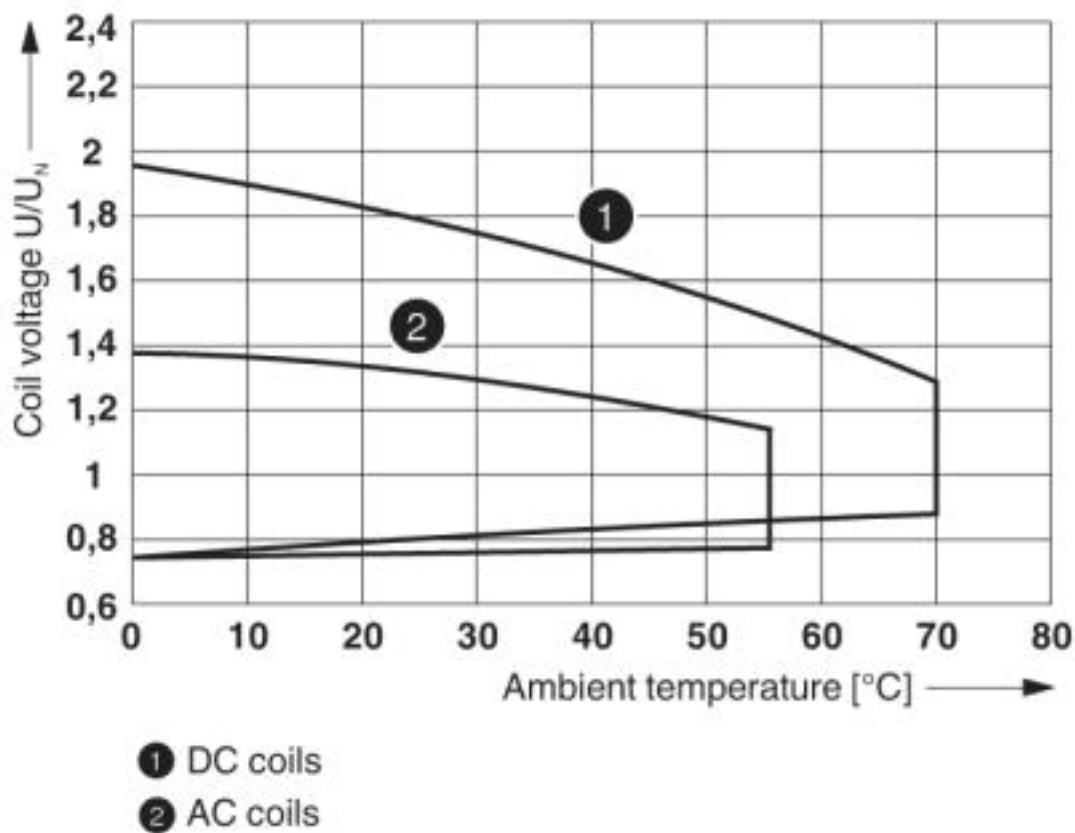

Single relay - REL-IR2/200AC/2X21 - 2907053

Technical data

Environmental Product Compliance

China RoHS	Environmentally Friendly Use Period = 50
	For details about hazardous substances go to tab "Downloads", Category "Manufacturer's declaration"

Drawings

Diagram

Operating voltage range