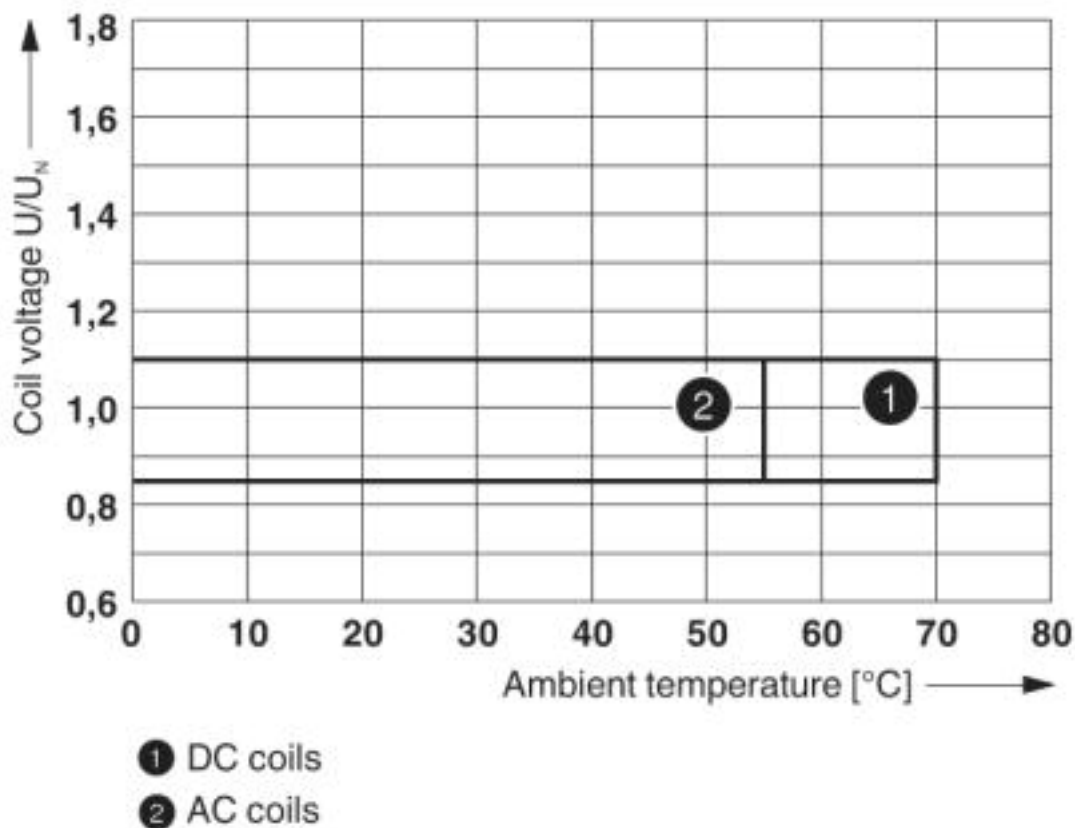

Single relay - REL-PR3-48DC/3X21 - 2908894

Technical data

Standards and Regulations

Rated surge voltage	4 kV
Insulation	Basic insulation
Pollution degree	3
Overvoltage category	III

Environmental Product Compliance

China RoHS	Environmentally Friendly Use Period = 50
	For details about hazardous substances go to tab "Downloads", Category "Manufacturer's declaration"

Drawings

Diagram

Operating voltage range