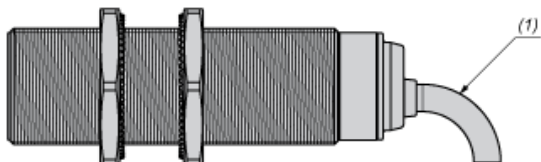

e (3) 24 mm/0.94 in.

≥

Mounted in a metal support

d ≥ 56 mm/2.20 in.

h ≥ 16 mm/0.63 in.

## Mounting

(1) Bending cable: 4 x external cable diameter