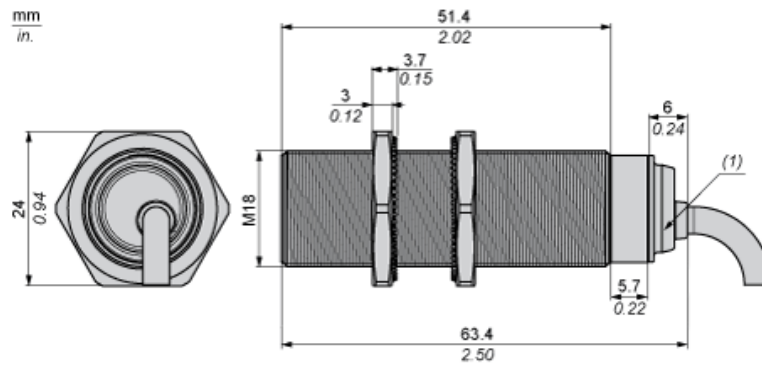

## Dimensions

(1) LED

## Minimum Mounting Distances

Side by side

e (1) 32 mm/1.26 in.

≥

Face to face

e (2) 96 mm/3.78 in.

≥

Facing a metal object

e (3) 24 mm/0.94 in.

≥

Mounted in a metal support

d ≥ 56 mm/2.20 in.

h ≥ 16 mm/0.63 in.

## Mounting

(1) Bending cable: 4 x external cable diameter