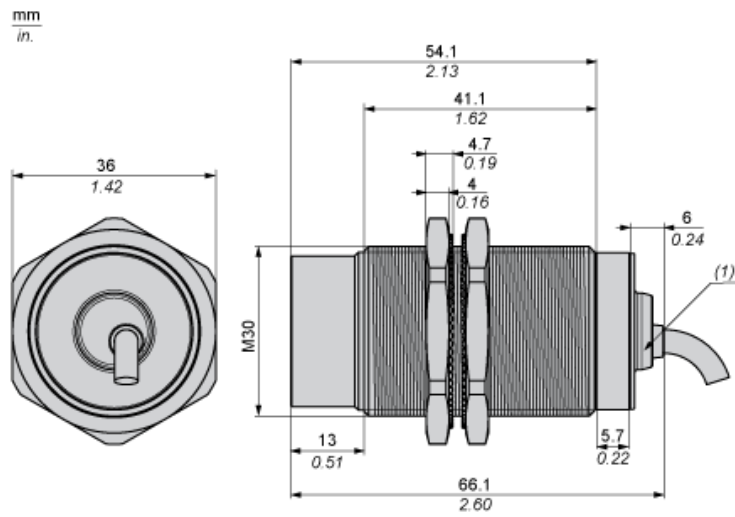

Dimensions

(1) LED

## Minimum Mounting Distances

Side by side

$e (1) \geq 60 \text{ mm}/2.36 \text{ in.}$

$\geq$

Face to face

$e (2) \geq 180 \text{ mm}/7.09 \text{ in.}$

$\geq$

Facing a metal object

$e (3) \geq 45 \text{ mm}/1.77 \text{ in.}$

$\geq$

Mounted in a metal support

$d \geq 90 \text{ mm}/3.54 \text{ in.}$

$h \geq 30 \text{ mm}/1.18 \text{ in.}$