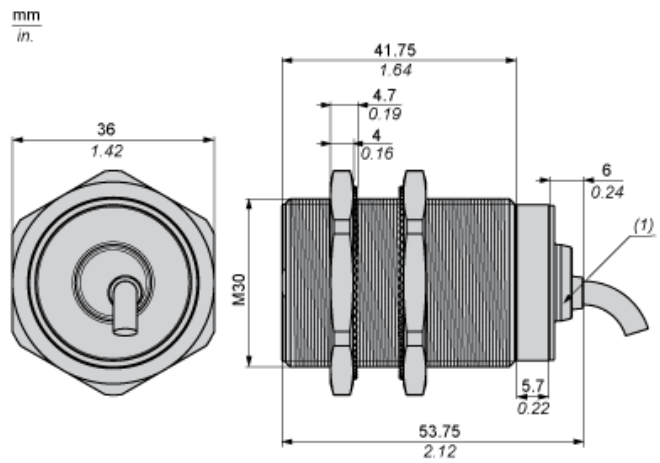

Dimensions

---

Minimum Mounting Distances

---

Side by side

e (1) 60 mm/2.36 in.

≥

Face to face

e (2) 180 mm/7.09 in.

≥

Facing a metal object

e (3) 45 mm/1.77 in.

≥

Mounted in a metal support

d ≥ 90 mm/3.54 in.

h ≥ 30 mm/1.18 in.