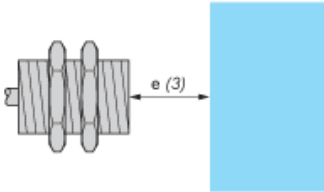

Dimensions

---

Minimum Mounting Distances

---

Side by side

e (1) 60 mm/2.36 in.

≥

Face to face

e (2) 180 mm/7.09 in.

≥

Facing a metal object

e (3) 45 mm/1.77 in.

≥

Mounted in a metal support

d ≥ 90 mm/3.54 in.

h ≥ 30 mm/1.18 in.