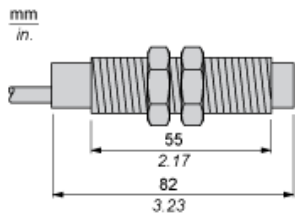

Dimensions

Wiring Schemes

2-wire AC or DC

BU : Blue
BN : Brown