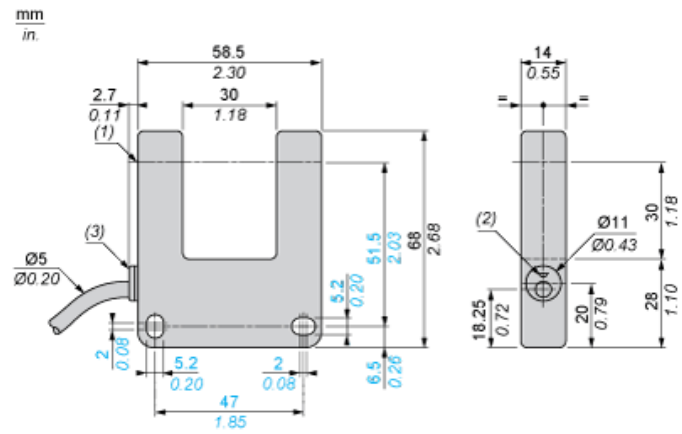

Dimensions

- (1) Optical axis
- (2) Red LED
- (3) Diffuser

---

## Wiring Schemes (3-Wire DC)

---