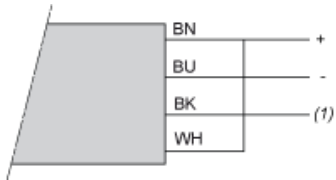

Dimensions

(1) Optical axis of laser

Wiring Schemes

M8 Connector

- 1 : Brown
- 2 : White
- 3 : Blue
- 4 : Black

NO Function

Without time delay

With 40 ms time delay

- BN : Brown
- WH : White
- BU : Blue
- BK : Black
- (1) Output

NC Function

Without time delay