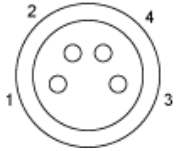

Dimensions

(1) Optical axis of laser

Wiring Schemes

M8 Connector

- 1 : Brown
- 2 : White
- 3 : Blue
- 4 : Black

NO Function

Without time delay

With 40 ms time delay

- BN : Brown
- WH : White
- BU : Blue
- BK : Black
- (1) Output

NC Function

Without time delay