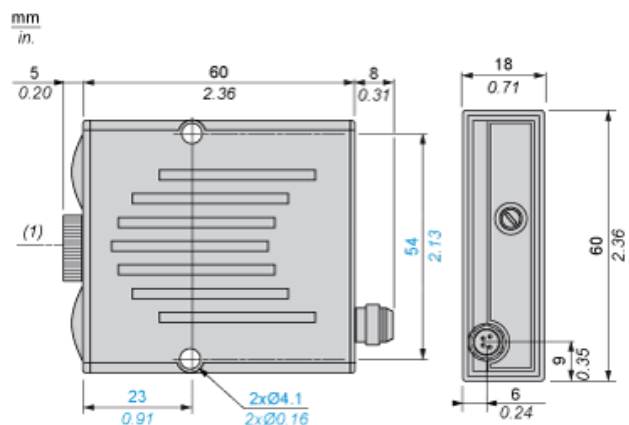

Dimensions

(1) Optical axis of laser

Wiring Schemes

M8 Connector

- 1 : Brown
- 2 : White
- 3 : Blue
- 4 : Black

NO Function

Without time delay

With 40 ms time delay

- BN : Brown
- WH : White
- BU : Blue
- BK : Black
- (1) Output

NC Function

Without time delay