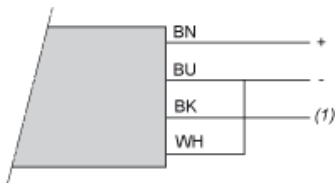

Dimensions

(1) Optical axis of laser

Wiring Schemes

M8 Connector

- 1 : Brown
- 2 : White
- 3 : Blue
- 4 : Black

NO Function

Without time delay

With 40 ms time delay

- BN : Brown
- WH : White
- BU : Blue
- BK : Black
- (1) Output

NC Function

Without time delay