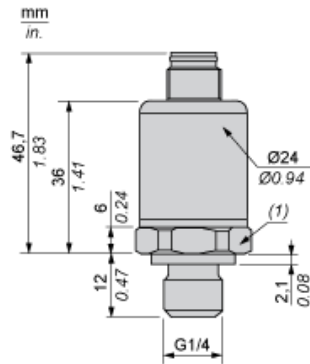

Dimensions

(1) SW24 tightening torque ≤ 25 N.m / 221 lb-in

Wiring Diagram

3-Wire Technique (0-10 V)

(a) V out