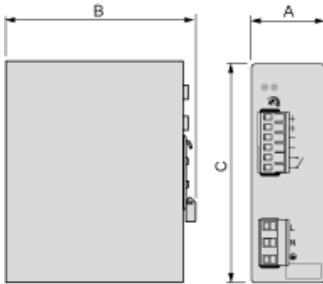

ABL4RSM240.../4RSM24100/4WSR24... Power Supplies

Dimensions

mm/inch	A	B	C
ABL4RSM24035	39/1.53	128/5.04	115/4.53
ABL4RSM24050			
ABL4RSM24100	63.5/2.49	140/5.51	118/4.65
ABL4RSM24200			
ABL4WSR24200	80/3.15	139/5.47	127/5.0
ABL4WSR24300			
ABL4WSR24400			

ABL4RSM240.../4RSM24100/4WSR24...

Clearance

mm/inch		
	a	b
ABL4RSM24035	10/0.39	50/1.97
ABL4RSM24050	10/0.39	50/1.97
ABL4RSM24100	20/0.79	100/3.94
ABL4RSM24200	20/0.79	100/3.94
ABL4WSR24200	10/0.39	50/1.97
ABL4WSR24300	10/0.39	50/1.97
ABL4WSR24400	10/0.39	50/1.97