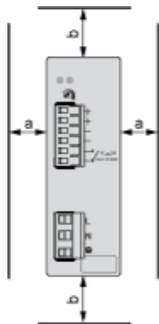

ABL4RSM240.../4RSM24100/4WSR24... Power Supplies

Dimensions

mm/inch	A	B	C
ABL4RSM24035	39/1.53	128/5.04	115/4.53
ABL4RSM24050			
ABL4RSM24100	63.5/2.49	140/5.51	118/4.65
ABL4RSM24200			
ABL4WSR24200	80/3.15	139/5.47	127/5.0
ABL4WSR24300			
ABL4WSR24400			

ABL4RSM240.../4RSM24100/4WSR24...

Clearance

mm/inch		
	a	b
ABL4RSM24035	10/0.39	50/1.97
ABL4RSM24050	10/0.39	50/1.97
ABL4RSM24100	20/0.79	100/3.94
ABL4RSM24200	20/0.79	100/3.94
ABL4WSR24200	10/0.39	50/1.97
ABL4WSR24300	10/0.39	50/1.97
ABL4WSR24400	10/0.39	50/1.97