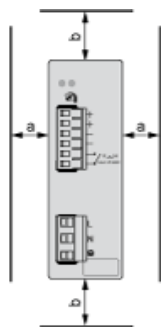

ABL4RSM240.../4RSM24100/4WSR24... Power Supplies

Dimensions

mm/inch	A	B	C
ABL4RSM24035	39/1.53	128/5.04	115/4.53
ABL4RSM24050			
ABL4RSM24100	63.5/2.49	140/5.51	118/4.65
ABL4RSM24200			
ABL4WSR24200	80/3.15	139/5.47	127/5.0
ABL4WSR24300			
ABL4WSR24400			

ABL4RSM240.../4RSM24100/4WSR24...

Clearance

mm/inch	a	b
ABL4RSM24035	10/0.39	50/1.97
ABL4RSM24050	10/0.39	50/1.97
ABL4RSM24100	20/0.79	100/3.94
ABL4RSM24200	20/0.79	100/3.94
ABL4WSR24200	10/0.39	50/1.97
ABL4WSR24300	10/0.39	50/1.97
ABL4WSR24400	10/0.39	50/1.97