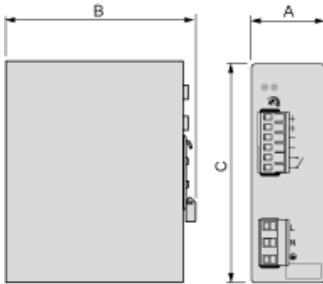

ABL4RSM240.../4RSM24100/4WSR24... Power Supplies

Dimensions

mm/inch	A	B	C
ABL4RSM24035	39/1.53	128/5.04	115/4.53
ABL4RSM24050			
ABL4RSM24100	63.5/2.49	140/5.51	118/4.65
ABL4RSM24200			
ABL4WSR24200	80/3.15	139/5.47	127/5.0
ABL4WSR24300			
ABL4WSR24400			

ABL4RSM240.../4RSM24100/4WSR24...

Clearance

mm/inch	a	b
ABL4RSM24035	10/0.39	50/1.97
ABL4RSM24050	10/0.39	50/1.97
ABL4RSM24100	20/0.79	100/3.94
ABL4RSM24200	20/0.79	100/3.94
ABL4WSR24200	10/0.39	50/1.97
ABL4WSR24300	10/0.39	50/1.97
ABL4WSR24400	10/0.39	50/1.97