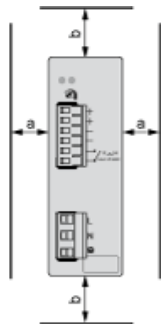

ABL4RSM240.../4RSM24100/4WSR24... Power Supplies

Dimensions

mm/inch	A	B	C
ABL4RSM24035	39/1.53	128/5.04	115/4.53
ABL4RSM24050	39/1.53	128/5.04	115/4.53
ABL4RSM24100	63.5/2.49	140/5.51	118/4.65
ABL4RSM24200	63.5/2.49	140/5.51	118/4.65
ABL4WSR24200	80/3.15	139/5.47	127/5.0
ABL4WSR24300	80/3.15	139/5.47	127/5.0
ABL4WSR24400	80/3.15	139/5.47	127/5.0

ABL4RSM240.../4RSM24100/4WSR24...

Clearance

mm/inch	a	b
ABL4RSM24035	10/0.39	50/1.97
ABL4RSM24050	10/0.39	50/1.97
ABL4RSM24100	20/0.79	100/3.94
ABL4RSM24200	20/0.79	100/3.94
ABL4WSR24200	10/0.39	50/1.97
ABL4WSR24300	10/0.39	50/1.97
ABL4WSR24400	10/0.39	50/1.97