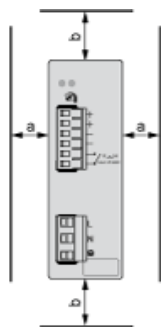

ABL4RSM240.../4RSM24100/4WSR24... Power Supplies

Dimensions

mm/inch	A	B	C
ABL4RSM24035	39/1.53	128/5.04	115/4.53
ABL4RSM24050	39/1.53	128/5.04	115/4.53
ABL4RSM24100	63.5/2.49	140/5.51	118/4.65
ABL4RSM24200	63.5/2.49	140/5.51	118/4.65
ABL4WSR24200	80/3.15	139/5.47	127/5.0
ABL4WSR24300	80/3.15	139/5.47	127/5.0
ABL4WSR24400	80/3.15	139/5.47	127/5.0

ABL4RSM240.../4RSM24100/4WSR24...

Clearance

mm/inch	a	b
ABL4RSM24035	10/0.39	50/1.97
ABL4RSM24050	10/0.39	50/1.97
ABL4RSM24100	20/0.79	100/3.94
ABL4RSM24200	20/0.79	100/3.94
ABL4WSR24200	10/0.39	50/1.97
ABL4WSR24300	10/0.39	50/1.97
ABL4WSR24400	10/0.39	50/1.97