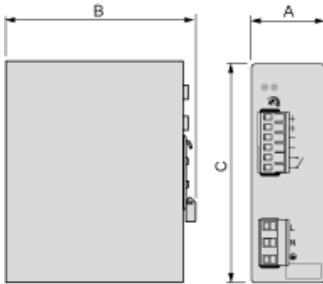

ABL4RSM240.../4RSM24100/4WSR24... Power Supplies

Dimensions

mm/inch	A	B	C
ABL4RSM24035	39/1.53	128/5.04	115/4.53
ABL4RSM24050	39/1.53	128/5.04	115/4.53
ABL4RSM24100	63.5/2.49	140/5.51	118/4.65
ABL4RSM24200	63.5/2.49	140/5.51	118/4.65
ABL4WSR24200	80/3.15	139/5.47	127/5.0
ABL4WSR24300	80/3.15	139/5.47	127/5.0
ABL4WSR24400	80/3.15	139/5.47	127/5.0

ABL4RSM240.../4RSM24100/4WSR24...

Clearance

mm/inch	a	b
ABL4RSM24035	10/0.39	50/1.97
ABL4RSM24050	10/0.39	50/1.97
ABL4RSM24100	20/0.79	100/3.94
ABL4RSM24200	20/0.79	100/3.94
ABL4WSR24200	10/0.39	50/1.97
ABL4WSR24300	10/0.39	50/1.97
ABL4WSR24400	10/0.39	50/1.97