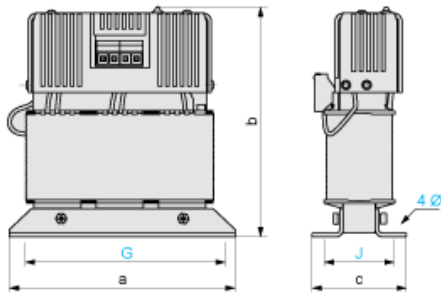

Dimensions

Dimensions in mm

a	b	c	G	J	Ø
185	190	78	165	58	6.5

Dimensions in in.

a	b	c	G	J	Ø
7.28	7.48	3.07	6.50	2.28	0.25

Internal Wiring Diagram