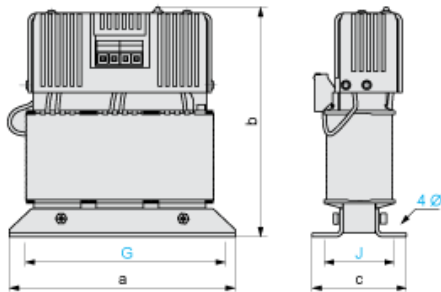

Dimensions

Dimensions in mm

a	b	c	G	J	Ø
220	215	104	200	80	8

Dimensions in in.

a	b	c	G	J	Ø
8.66	8.46	4.09	7.87	3.15	0.31

Internal Wiring Diagram