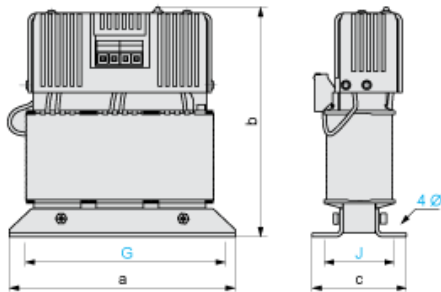

Dimensions

Dimensions in mm

a	b	c	G	J	Ø
310	310	140	260	95	11

Dimensions in in.

a	b	c	G	J	Ø
12.20	12.20	5.51	10.24	3.74	0.43

Internal Wiring Diagram