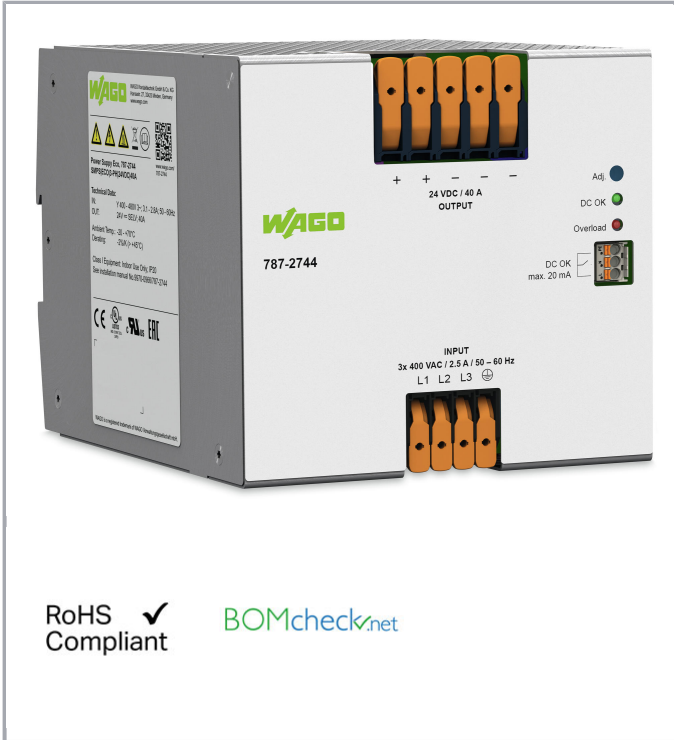

Data sheet | Item number: 787-2744

Switched-mode power supply; Eco; 3-phase; 24 VDC output voltage; 40 A output current; DC OK contact

www.wago.com/787-2744

RoHS Compliant BOMcheck.net

Item description

Features:

Do you have any questions about our products?
We are always happy to take your call at {0}.

- Economical power supply for standard applications
- Natural convection cooling when horizontally mounted
- Encapsulated for use in control cabinets
- Fast and tool-free termination via lever-actuated terminals with push-in connection technology
- DC OK signal output
- Parallel operation
- Electrically isolated output voltage (SELV) per EN 60950-1/UL 60950-1; PELV per EN 60204-1

Output

Nominal output voltage $U_{o\text{ nom}}$	DC 24 V (SELV)
Output voltage range	DC 22 ... 28 V (adjustable)
Factory preset	DC 24 V
Nominal output current $I_{o\text{ nom}}$	40 A (24 VDC)
Nominal output power	960 W
Adjustment accuracy	$\leq 1 \%$
Residual ripple	$\leq 150 \text{ mV}$ (peak-to-peak)
Overload behavior	Constant power (in overload range: $1.05 \dots 1.4 \times I_{o\text{ nom}}$); Shutdown and automatic restart in the event of a short circuit