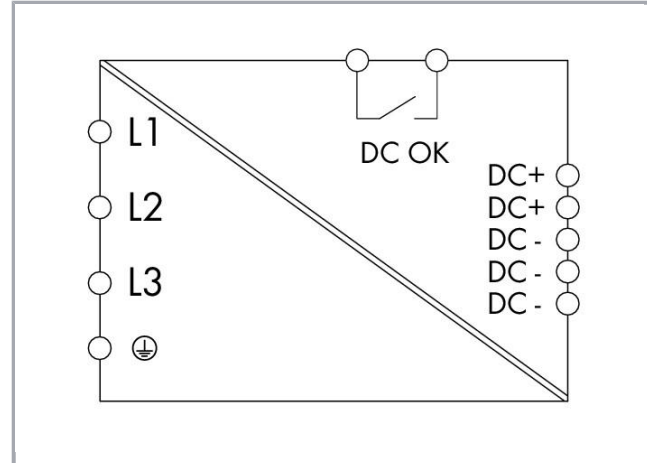

Data sheet | Item number: 787-2744

Switched-mode power supply; Eco; 3-phase; 24 VDC output voltage; 40 A output current; DC OK contact

www.wago.com/787-2744

RoHS Compliant BOMcheck.net

Item description

Features: