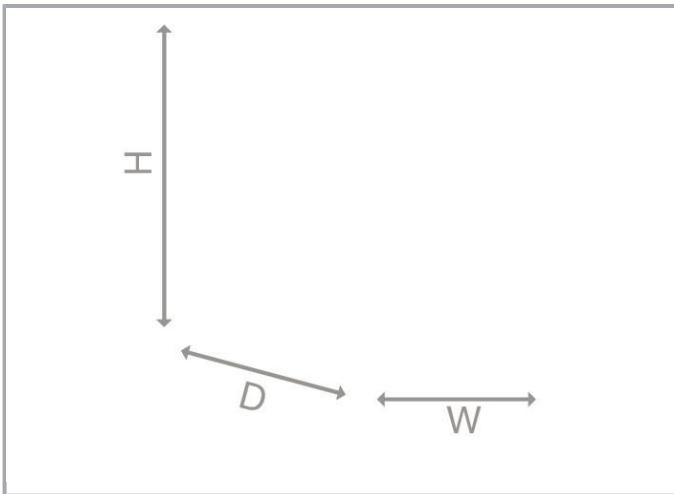

Data sheet | Item number: 787-2744

Switched-mode power supply; Eco; 3-phase; 24 VDC output voltage; 40 A output current; DC OK contact

www.wago.com/787-2744

RoHS Compliant BOMcheck.net

Item description

Features: