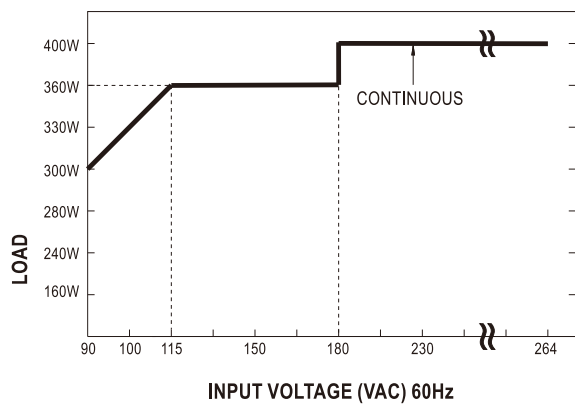

## ■ BLOCK DIAGRAM

## ■ Derating Curve

⊙ Operate without cooling plate

UMP-400-24/48 (Single Output):

UMP-400-24/48XXX (Multi-channels):

⊙ **Operate with cooling plate**

The UMP can operate under an extended temperature range with the addition of a 450x450x3mm aluminum plate.

Unit:mm

UMP-400-24/48 (Single Output):

UMP-400-24/48XXX (Multi-channels):