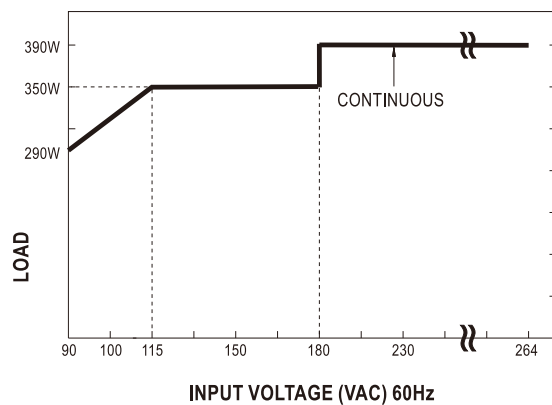

## ■ BLOCK DIAGRAM

## ■ Derating Curve

⊙ Operate without cooling plate

UMP-400-24/48 (Single Output):

UMP-400-24/48XXX (Multi-channels):

⊙ **Operate with cooling plate**

The UMP can operate under an extended temperature range with the addition of a 450x450x3mm aluminum plate.

Unit:mm

UMP-400-24/48 (Single Output):

UMP-400-24/48XXX (Multi-channels):