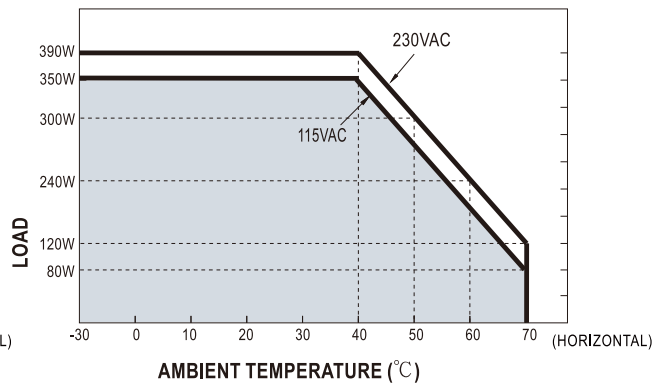

## ■ BLOCK DIAGRAM

## ■ Derating Curve

⊙ Operate without cooling plate

UMP-400-24/48 (Single Output):

UMP-400-24/48XXX (Multi-channels):

⊙ **Operate with cooling plate**

The UMP can operate under an extended temperature range with the addition of a 450x450x3mm aluminum plate.

Unit:mm

UMP-400-24/48 (Single Output):

UMP-400-24/48XXX (Multi-channels):