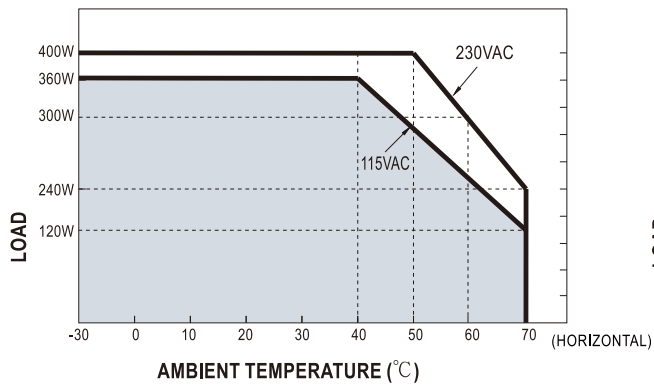

## ■ BLOCK DIAGRAM

## ■ Derating Curve

⊙ Operate without cooling plate

UMP-400-24/48 (Single Output):

UMP-400-24/48XXX (Multi-channels):

⊙ **Operate with cooling plate**

The UMP can operate under an extended temperature range with the addition of a 450x450x3mm aluminum plate.

Unit:mm

UMP-400-24/48 (Single Output):

UMP-400-24/48XXX (Multi-channels):