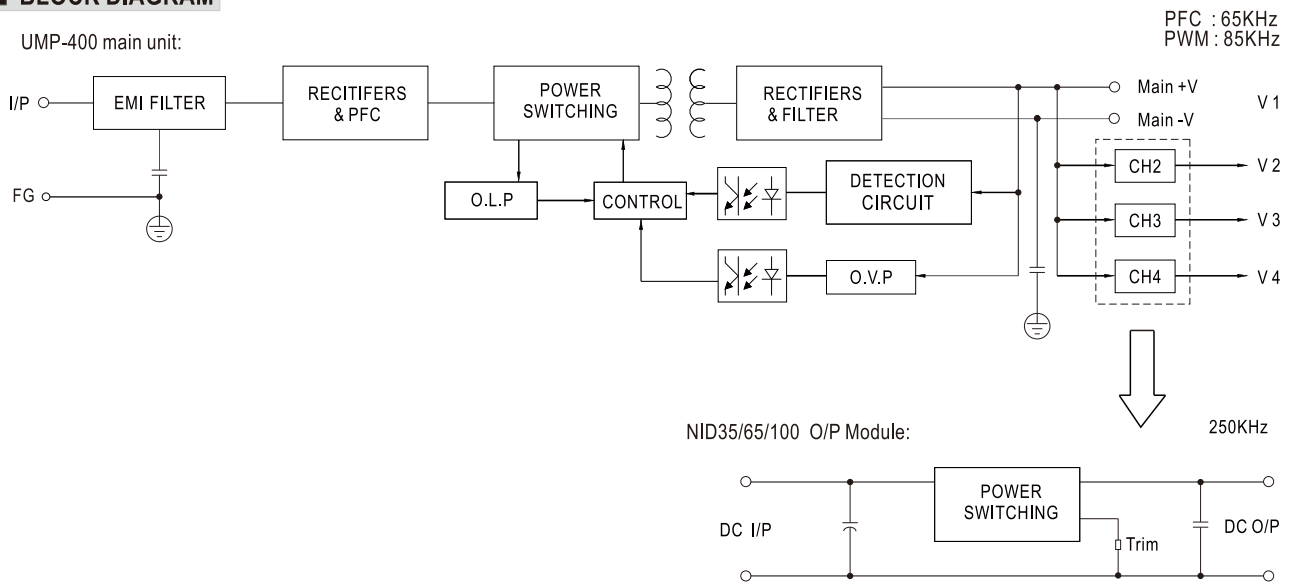

## ■ BLOCK DIAGRAM

## ■ Derating Curve

⊙ Operate without cooling plate

UMP-400-24/48 (Single Output):

UMP-400-24/48XXX (Multi-channels):

⊙ **Operate with cooling plate**

The UMP can operate under an extended temperature range with the addition of a 450x450x3mm aluminum plate.

Unit:mm

UMP-400-24/48 (Single Output):

UMP-400-24/48XXX (Multi-channels):