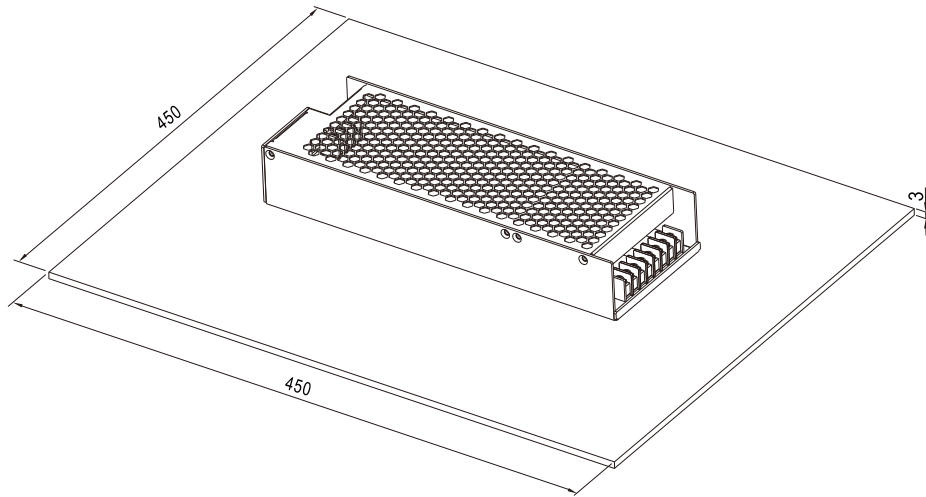

## ■ BLOCK DIAGRAM

## ■ Derating Curve

⊙ Operate without cooling plate

UMP-400-24/48 (Single Output):

UMP-400-24/48XXX (Multi-channels):

⊙ **Operate with cooling plate**

The UMP can operate under an extended temperature range with the addition of a 450x450x3mm aluminum plate.

Unit:mm

UMP-400-24/48 (Single Output):

UMP-400-24/48XXX (Multi-channels):