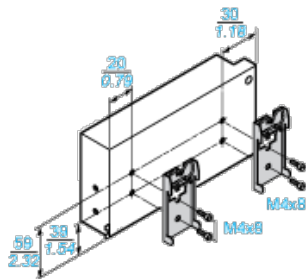

mm
in.

Mounting on ABL 1A02 Clip-on Mounting on 35 mm Rail

mm
in.

Mounting by the Back

Dimensions in mm

b	c
38	58

Dimensions in in.

b	c
1.50	2.28

Internal Wiring Diagram

(1) Filter

Series or Parallel Connection