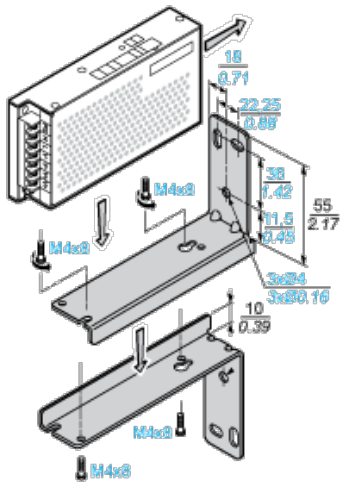

mm
in.

Mounting on ABL 1A02 Clip-on Mounting on 35 mm Rail

mm
in.

Mounting by the Back

Dimensions in mm

b	c
38	58

Dimensions in in.

b	c
1.50	2.28

Internal Wiring Diagram

(1) Filter

Series or Parallel Connection