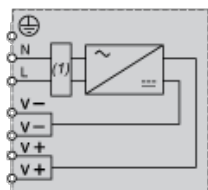

mm
in.

Mounting on ABL 1A02 Clip-on Mounting on 35 mm Rail

mm
in.

Mounting by the Back

Dimensions in mm

b	c
38	58

Dimensions in in.

b	c
1.50	2.28

Internal Wiring Diagram

(1) Filter

Series or Parallel Connection