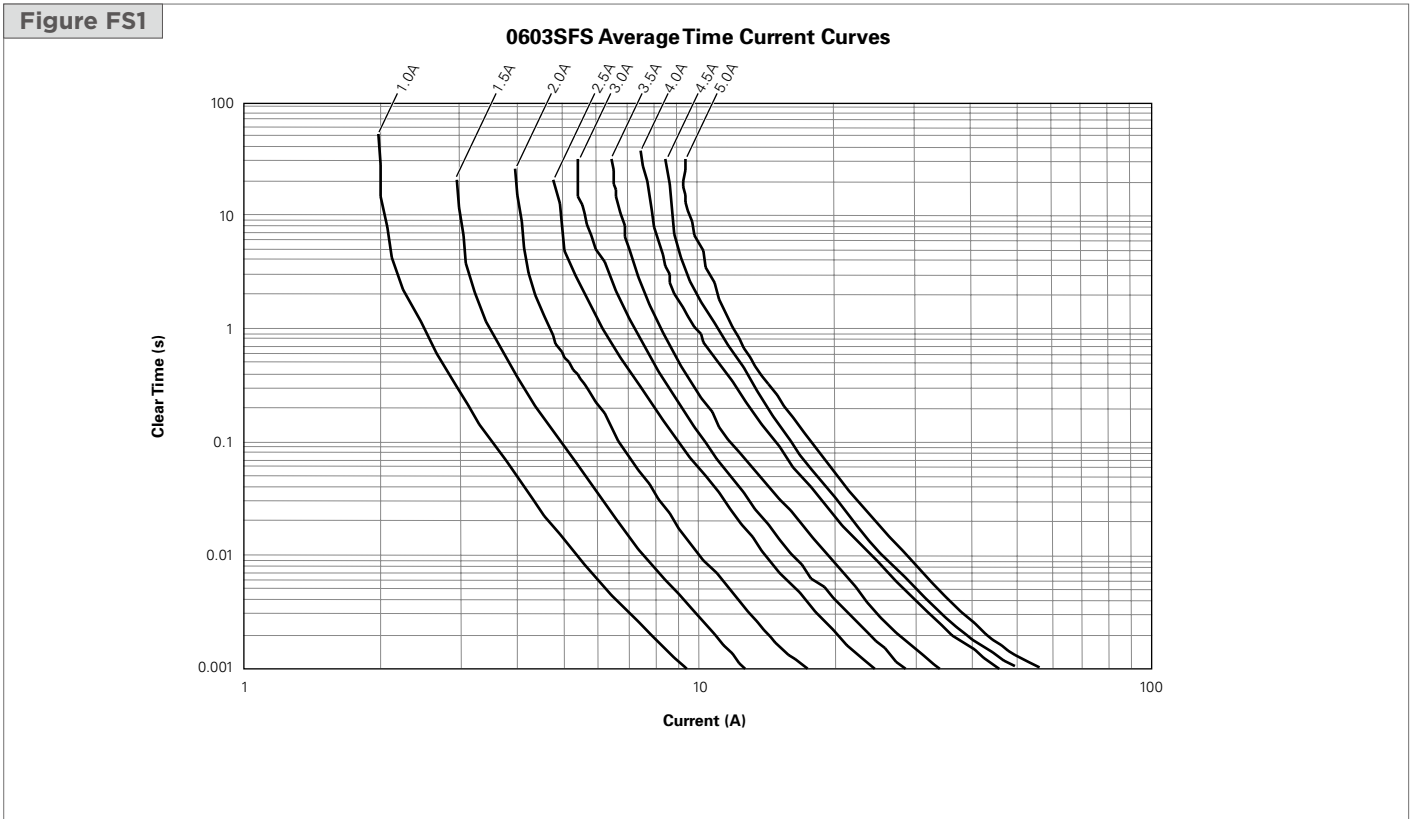

Surface Mount Fuses

Slow-Blow Chip Fuses

Figures FS1-FS6 — Family Performance Curves

Surface Mount Fuses

Slow-Blow Chip Fuses

Figures FS1-FS6 – Family Performance Curves

(Cont'd)

Figure FS3

Figure FS4

Note: Curves are nominal.

→ Please go to page 108 for more information about Slow-Blow Chip Fuses.