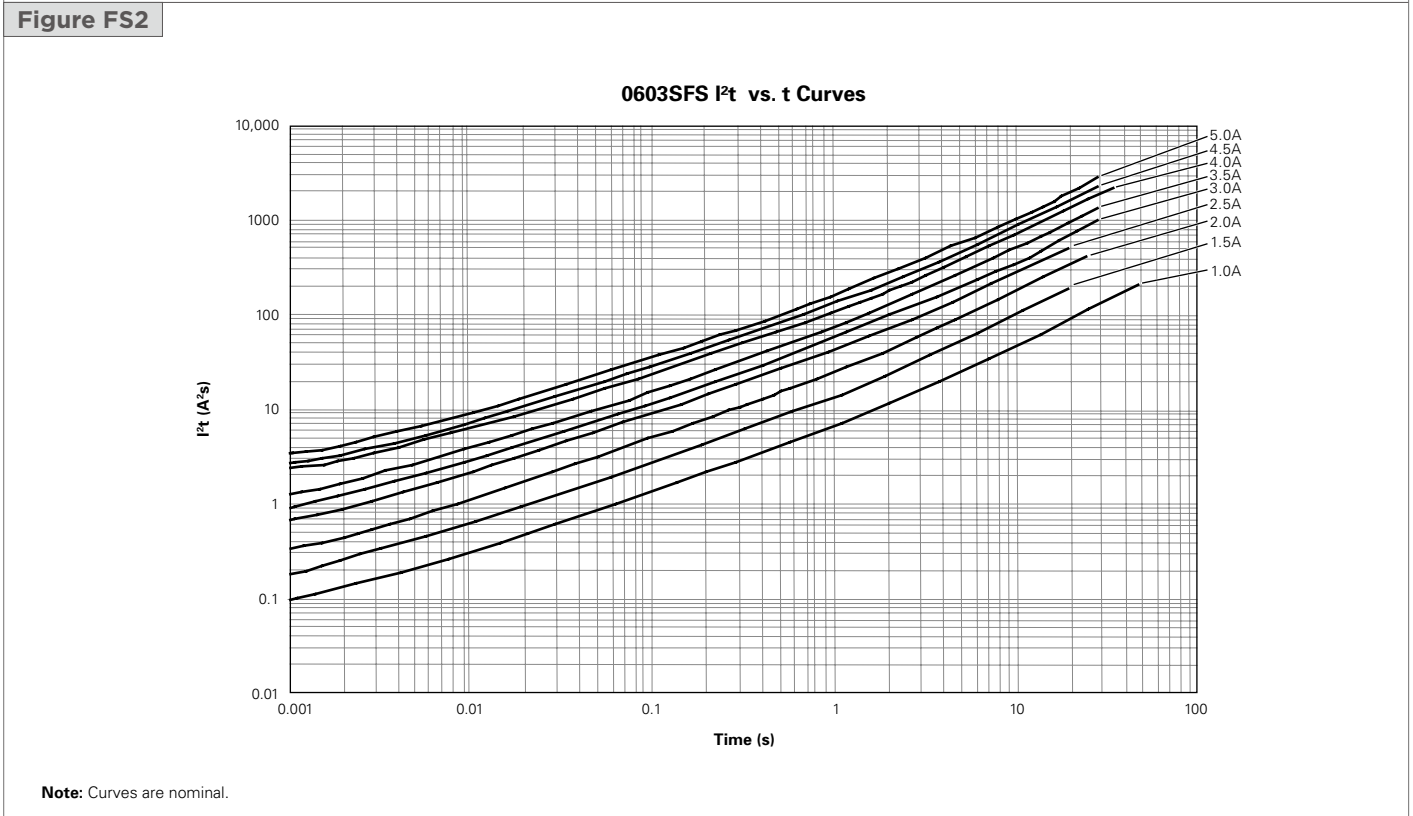

Surface Mount Fuses

Slow-Blow Chip Fuses

Figures FS1-FS6 — Family Performance Curves

Surface Mount Fuses

Slow-Blow Chip Fuses

Figures FS1-FS6 – Family Performance Curves

(Cont'd)

Figure FS3

Figure FS4

Note: Curves are nominal.

→ Please go to page 108 for more information about Slow-Blow Chip Fuses.