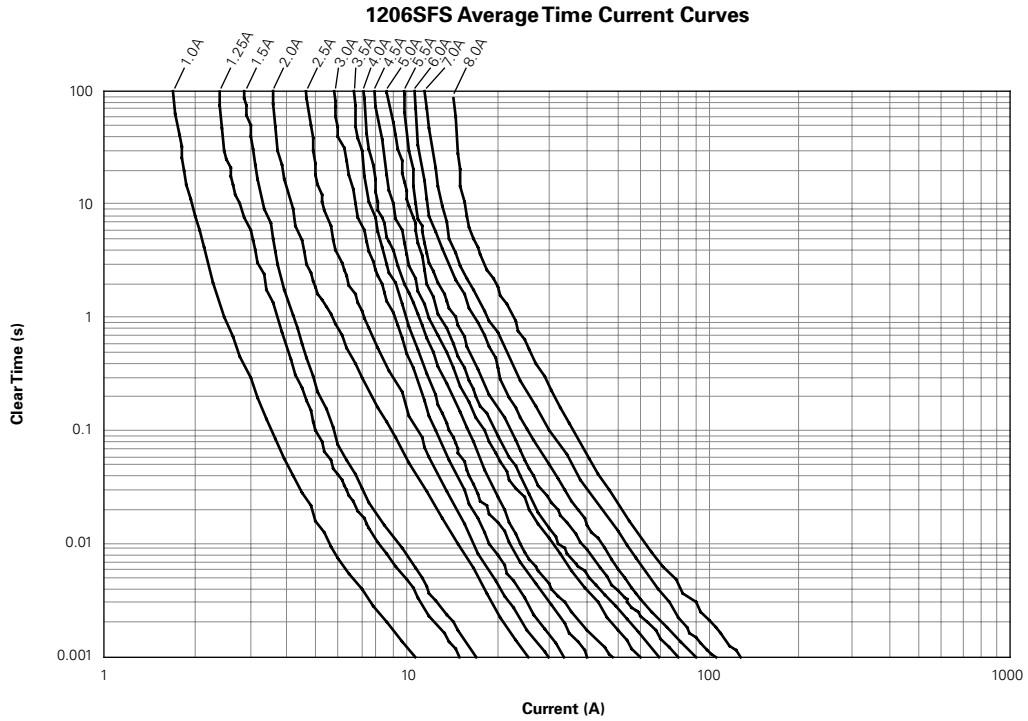

Surface Mount Fuses

Slow-Blow Chip Fuses

Figures FS1-FS6 — Family Performance Curves

Surface Mount Fuses

Slow-Blow Chip Fuses

Figures FS1-FS6 – Family Performance Curves

(Cont'd)

Figure FS3

Figure FS4

Note: Curves are nominal.

→ Please go to page 108 for more information about Slow-Blow Chip Fuses.