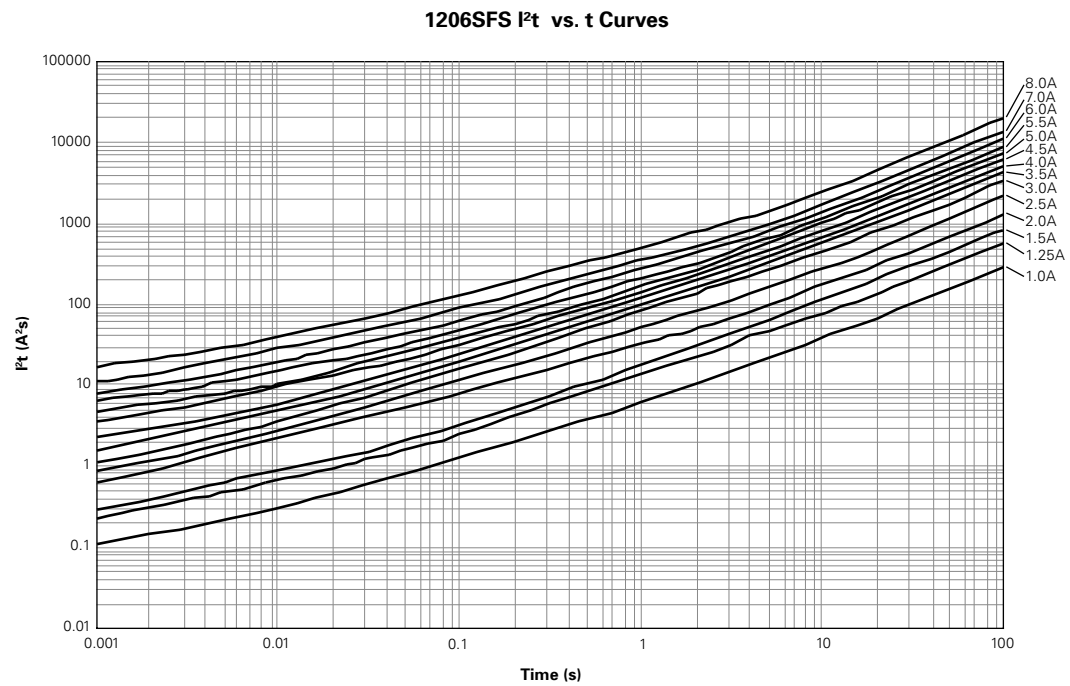

Surface Mount Fuses

Slow-Blow Chip Fuses

Figures FS1-FS6 — Family Performance Curves

Surface Mount Fuses

Slow-Blow Chip Fuses

Figures FS1-FS6 – Family Performance Curves

(Cont'd)

Figure FS3

Figure FS4

Note: Curves are nominal.

→ Please go to page 108 for more information about Slow-Blow Chip Fuses.