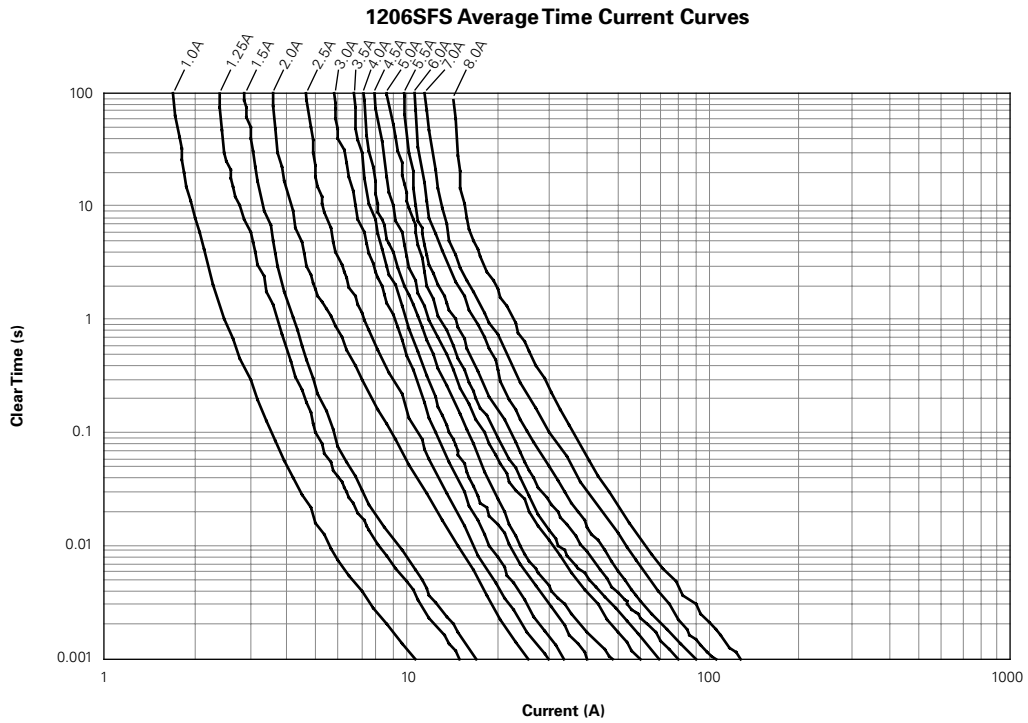

## Figures FS1-FS6 – Family Performance Curves

(Cont'd)

Figure FS3

Figure FS4

Note: Curves are nominal.

→ Please go to page 108 for more information about Slow-Blow Chip Fuses.