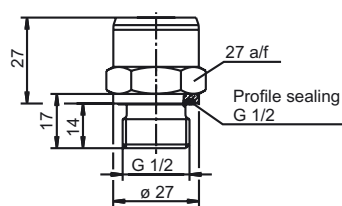

JUMO GmbH & Co. KG
Delivery address: Mackenrodtstraße 14,
36039 Fulda, Germany
Postal address: 36035 Fulda, Germany
Phone: +49 661 6003-0
Fax: +49 661 6003-607
e-mail: mail@jumo.net
Internet: www.jumo.net

JUMO Instrument Co. Ltd.
JUMO House
Temple Bank, Riverway
Harlow, Essex CM 20 2TT, UK
Phone: +44 1279 635533
Fax: +44 1279 635262
e-mail: sales@jumo.co.uk
Internet: www.jumo.co.uk

JUMO Process Control, Inc.
8 Technology Boulevard
Canastota, NY 13032, USA
Phone: 315-697-JUMO
1-800-554-JUMO
Fax: 315-697-5867
e-mail: info@jumo.us
Internet: www.jumo.us

Dimensions

Electrical connections

Process connections

523