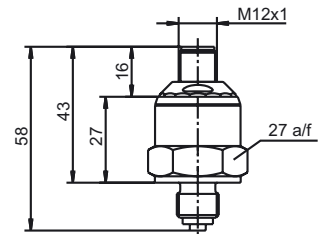

Pressure connection

see order details;
 other connections on request

Electrical connection

see order details
 terminal box to DIN 43 650, style A,
 conductor cross-section up to 1.5 mm²
 or
 attached 4-core PVC cable, length 2 m,
 other lengths on request
 or
 4-pole circular connector, M12x1

Nominal position

any

Weight

100 g

Electrical connection

Connection		Terminals			
		Terminal box 61	Cable 11	M12x1 36	Bayonet 53
Supply (with output) 10 – 30 V DC (1 – (5)6 V) 11.5 – 30 V DC (0 – 10 V) 5 V DC (0.5 – 4.5 V)		1 L+ 2 L-	white + brown -	1+ 2-	1+ 2-
Output 1 – (5)6 V 0 – 10 V 0.5 – 4.5 V		2 - 3 +	brown - yellow +	2- 3+	2- 3+
Supply (with output) 10 – 30 V DC (4 – 20 mA, 2-wire)		1 L+ 2 L-	white + brown -	1+ 3-	1+ 3-
Output 4 – 20 mA, 2-wire		1 + 2 -	white brown	1+ 3-	1+ 3-

Dimensions

Electrical connections

11

36

53

61

Process connections

501