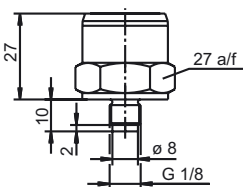

Protection

with terminal box
 IP65 to EN 60 529
 (diameter of connecting cable
 5 mm min., 7 mm max.)
 with connecting cable or
 circular connector M 12 x 1
 IP67 to EN 60 529

Housing

stainless steel, Mat. Ref. 1.4305
 EPDM

Pressure connection

see order details;
 other connections on request

Electrical connection

see order details
 terminal box to DIN 43 650, style A,
 conductor cross-section up to 1.5 mm²
 or
 attached 4-core PVC cable, length 2 m,
 other lengths on request
 or
 4-pole circular connector, M12x1

Nominal position

any

Weight

100 g

Electrical connection

Connection		Terminals			
		Terminal box 61	Cable 11	M12x1 36	Bayonet 53
Supply (with output) 10 – 30 V DC (1 – (5)6 V) 11.5 – 30 V DC (0 – 10 V) 5 V DC (0.5 – 4.5 V)		1 L+ 2 L-	white + brown -	1+ 2-	1+ 2-
Output 1 – (5)6 V 0 – 10 V 0.5 – 4.5 V		2 - 3 +	brown - yellow +	2- 3+	2- 3+
Supply (with output) 10 – 30 V DC (4 – 20 mA, 2-wire)		1 L+ 2 L-	white + brown -	1+ 3-	1+ 3-
Output 4 – 20 mA, 2-wire		1 + 2 -	white brown	1+ 3-	1+ 3-

Dimensions

Electrical connections

11

36

53

61

Process connections

501