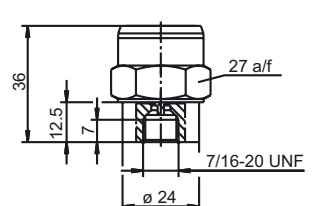

Protection

with terminal box
 IP65 to EN 60 529
 (diameter of connecting cable
 5 mm min., 7 mm max.)
 with connecting cable or
 circular connector M 12 x 1
 IP67 to EN 60 529

Housing

stainless steel, Mat. Ref. 1.4305
 EPDM

Pressure connection

see order details;
 other connections on request

Electrical connection

see order details
 terminal box to DIN 43 650, style A,
 conductor cross-section up to 1.5 mm²
 or
 attached 4-core PVC cable, length 2 m,
 other lengths on request
 or
 4-pole circular connector, M12x1

Dimensions

Electrical connections

11

36

53

61

Process connections

501

502

511

521

523

562

563