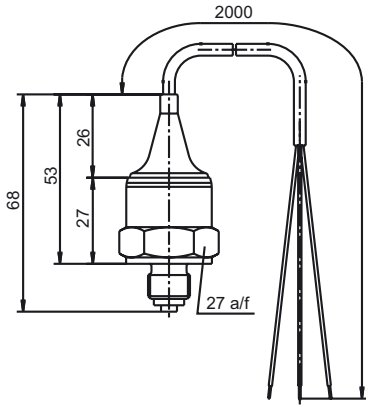

Protection

with terminal box
 IP65 to EN 60 529
 (diameter of connecting cable
 5 mm min., 7 mm max.)
 with connecting cable or
 circular connector M 12 x 1
 IP67 to EN 60 529

Housing

stainless steel, Mat. Ref. 1.4305
 EPDM

Pressure connection

see order details;
 other connections on request

Electrical connection

see order details
 terminal box to DIN 43 650, style A,
 conductor cross-section up to 1.5 mm²
 or
 attached 4-core PVC cable, length 2 m,
 other lengths on request
 or
 4-pole circular connector, M12x1

Nominal position

any

Weight

100 g

Electrical connection

Connection		Terminals			
		Terminal box 61	Cable 11	M12x1 36	Bayonet 53
Supply (with output) 10 – 30 V DC (1 – (5)6 V) 11.5 – 30 V DC (0 – 10 V) 5 V DC (0.5 – 4.5 V)		1 L+ 2 L-	white + brown -	1+ 2-	1+ 2-
Output 1 – (5)6 V 0 – 10 V 0.5 – 4.5 V		2 - 3 +	brown - yellow +	2- 3+	2- 3+
Supply (with output) 10 – 30 V DC (4 – 20 mA, 2-wire)		1 L+ 2 L-	white + brown -	1+ 3-	1+ 3-
Output 4 – 20 mA, 2-wire		1 + 2 -	white brown	1+ 3-	1+ 3-

Dimensions

Electrical connections

11

36

53

61

Process connections

501