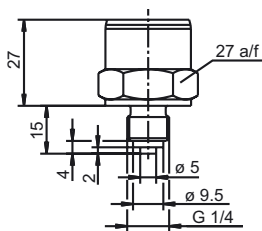

Protection

with terminal box
 IP65 to EN 60 529
 (diameter of connecting cable
 5 mm min., 7 mm max.)
 with connecting cable or
 circular connector M 12 x 1
 IP67 to EN 60 529

Housing

stainless steel, Mat. Ref. 1.4305
 EPDM

Pressure connection

see order details;
 other connections on request

Electrical connection

see order details
 terminal box to DIN 43 650, style A,
 conductor cross-section up to 1.5 mm²
 or
 attached 4-core PVC cable, length 2 m,
 other lengths on request
 or
 4-pole circular connector, M12x1

Nominal position

any

Weight

100 g

Electrical connection

Connection		Terminals			
		Terminal box 61	Cable 11	M12x1 36	Bayonet 53
Supply (with output) 10 – 30 V DC (1 – (5)6 V) 11.5 – 30 V DC (0 – 10 V) 5 V DC (0.5 – 4.5 V)		1 L+ 2 L-	white + brown -	1+ 2-	1+ 2-
Output 1 – (5)6 V 0 – 10 V 0.5 – 4.5 V		2 - 3 +	brown - yellow +	2- 3+	2- 3+
Supply (with output) 10 – 30 V DC (4 – 20 mA, 2-wire)		1 L+ 2 L-	white + brown -	1+ 3-	1+ 3-
Output 4 – 20 mA, 2-wire		1 + 2 -	white brown	1+ 3-	1+ 3-

Dimensions

Electrical connections

11

36

53

61

Process connections

501