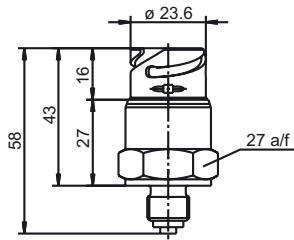

Protection

with terminal box
 IP65 to EN 60 529
 (diameter of connecting cable
 5 mm min., 7 mm max.)
 with connecting cable or
 circular connector M 12 x 1
 IP67 to EN 60 529

Housing

stainless steel, Mat. Ref. 1.4305
 EPDM

Pressure connection

see order details;
 other connections on request

Electrical connection

see order details
 terminal box to DIN 43 650, style A,
 conductor cross-section up to 1.5 mm²
 or
 attached 4-core PVC cable, length 2 m,
 other lengths on request
 or
 4-pole circular connector, M12x1

Nominal position

any

Weight

100 g

Electrical connection

Connection		Terminals			
		Terminal box 61	Cable 11	M12x1 36	Bayonet 53
Supply (with output) 10 – 30 V DC (1 – (5)6 V) 11.5 – 30 V DC (0 – 10 V) 5 V DC (0.5 – 4.5 V)		1 L+ 2 L-	white + brown -	1+ 2-	1+ 2-
Output 1 – (5)6 V 0 – 10 V 0.5 – 4.5 V		2 - 3 +	brown - yellow +	2- 3+	2- 3+
Supply (with output) 10 – 30 V DC (4 – 20 mA, 2-wire)		1 L+ 2 L-	white + brown -	1+ 3-	1+ 3-
Output 4 – 20 mA, 2-wire		1 + 2 -	white brown	1+ 3-	1+ 3-

Dimensions

Electrical connections

11

36

53

61

Process connections

501