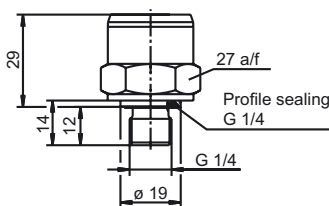

JUMO GmbH & Co. KG
Delivery address: Mackenrodtstraße 14,
36039 Fulda, Germany
Postal address: 36035 Fulda, Germany
Phone: +49 661 6003-0
Fax: +49 661 6003-607
e-mail: mail@jumo.net
Internet: www.jumo.net

JUMO Instrument Co. Ltd.
JUMO House
Temple Bank, Riverway
Harlow, Essex CM 20 2TT, UK
Phone: +44 1279 635533
Fax: +44 1279 635262
e-mail: sales@jumo.co.uk
Internet: www.jumo.co.uk

JUMO Process Control, Inc.
8 Technology Boulevard
Canastota, NY 13032, USA
Phone: 315-697-JUMO
1-800-554-JUMO
Fax: 315-697-5867
e-mail: info@jumo.us
Internet: www.jumo.us

Dimensions

Electrical connections

Process connections

521