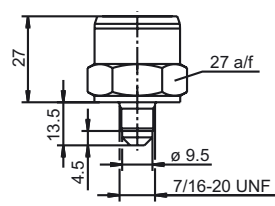

Protection

with terminal box
 IP65 to EN 60 529
 (diameter of connecting cable
 5 mm min., 7 mm max.)
 with connecting cable or
 circular connector M 12 x 1
 IP67 to EN 60 529

Housing

stainless steel, Mat. Ref. 1.4305
 EPDM

Pressure connection

see order details;
 other connections on request

Electrical connection

see order details
 terminal box to DIN 43 650, style A,
 conductor cross-section up to 1.5 mm²
 or
 attached 4-core PVC cable, length 2 m,
 other lengths on request
 or
 4-pole circular connector, M12x1

Dimensions

Electrical connections

11

36

53

61

Process connections

501

502

511

521

523

562

563