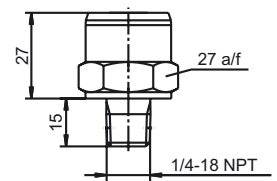

JUMO GmbH & Co. KG
Delivery address: Mackenrodtstraße 14,
36039 Fulda, Germany
Postal address: 36035 Fulda, Germany
Phone: +49 661 6003-0
Fax: +49 661 6003-607
e-mail: mail@jumo.net
Internet: www.jumo.net

JUMO Instrument Co. Ltd.
JUMO House
Temple Bank, Riverway
Harlow, Essex CM 20 2TT, UK
Phone: +44 1279 635533
Fax: +44 1279 635262
e-mail: sales@jumo.co.uk
Internet: www.jumo.co.uk

JUMO Process Control, Inc.
8 Technology Boulevard
Canastota, NY 13032, USA
Phone: 315-697-JUMO
1-800-554-JUMO
Fax: 315-697-5867
e-mail: info@jumo.us
Internet: www.jumo.us

Dimensions

Electrical connections

Process connections

511