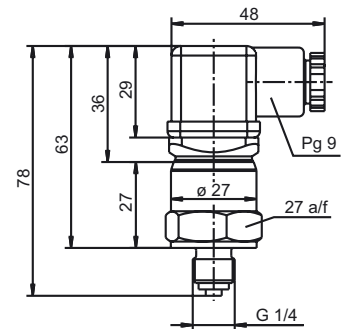

Protection

with terminal box
 IP65 to EN 60 529
 (diameter of connecting cable
 5 mm min., 7 mm max.)
 with connecting cable or
 circular connector M 12 x 1
 IP67 to EN 60 529

Housing

stainless steel, Mat. Ref. 1.4305
 EPDM

Pressure connection

see order details;
 other connections on request

Electrical connection

see order details
 terminal box to DIN 43 650, style A,
 conductor cross-section up to 1.5 mm²
 or
 attached 4-core PVC cable, length 2 m,
 other lengths on request
 or
 4-pole circular connector, M12x1

Nominal position

any

Weight

100 g

Electrical connection

Connection		Terminals			
		Terminal box 61	Cable 11	M12x1 36	Bayonet 53
Supply (with output) 10 – 30 V DC (1 – (5)6 V) 11.5 – 30 V DC (0 – 10 V) 5 V DC (0.5 – 4.5 V)		1 L+ 2 L-	white + brown -	1+ 2-	1+ 2-
Output 1 – (5)6 V 0 – 10 V 0.5 – 4.5 V		2 - 3 +	brown - yellow +	2- 3+	2- 3+
Supply (with output) 10 – 30 V DC (4 – 20 mA, 2-wire)		1 L+ 2 L-	white + brown -	1+ 3-	1+ 3-
Output 4 – 20 mA, 2-wire		1 + 2 -	white brown	1+ 3-	1+ 3-

Dimensions

Electrical connections

11

36

53

61

Process connections

501