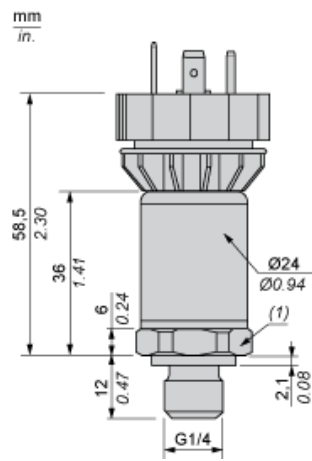

Dimensions

(1) SW24 tightening torque  $\leq 25$  N.m / 221 lb-in

---

## Wiring Diagram

---

### 3-Wire Technique (0-10 V)

(a) V out