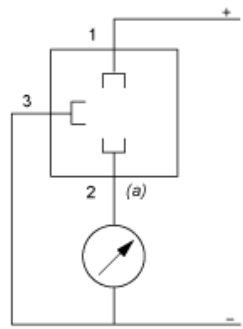

Dimensions

(1) SW24 tightening torque  $\leq 25$  N.m / 221 lb-in

---

## Wiring Diagram

---

### 3-Wire Technique (0-10 V)

(a) V out