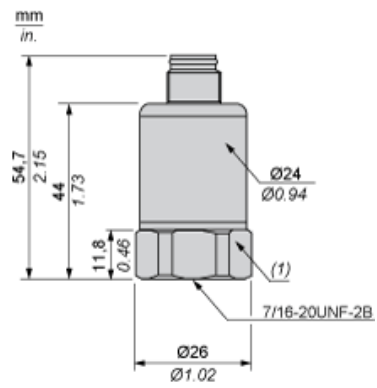

Dimensions

(1) SW24 tightening torque \leq 25 N.m / 221 lb-in

Wiring Diagram

3-Wire Technique (0-10 V)

(a) V out