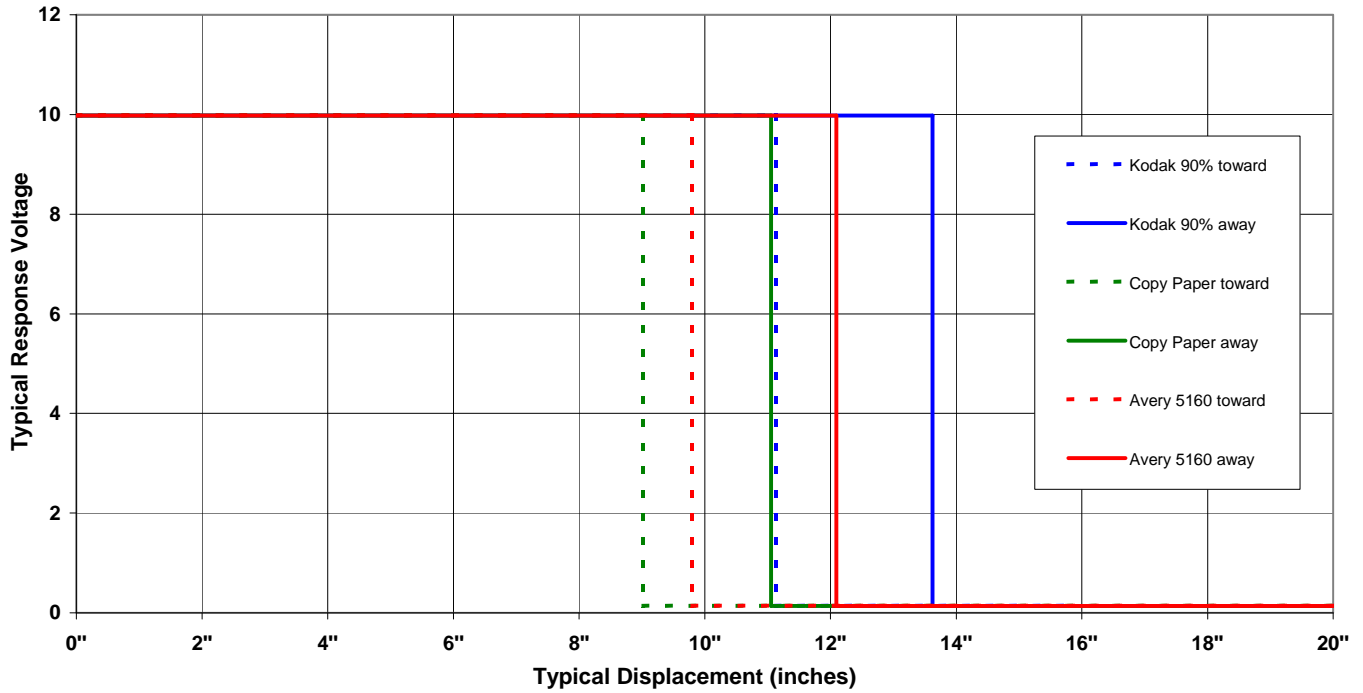

Voltage Response vs Displacement
 OPB720A-06Z or OPB720B-06Z

Voltage Response vs Displacement
 OPB720A-06Z or OPB720B-06Z

OPTEK reserves the right to make changes at any time in order to improve design and to supply the best product possible.

Voltage Response vs Displacement
 OPB720A-12Z or OPB720B-12Z

Voltage Response vs Displacement
 OPB720A-12Z or OPB720B-12Z

OPTEK reserves the right to make changes at any time in order to improve design and to supply the best product possible.