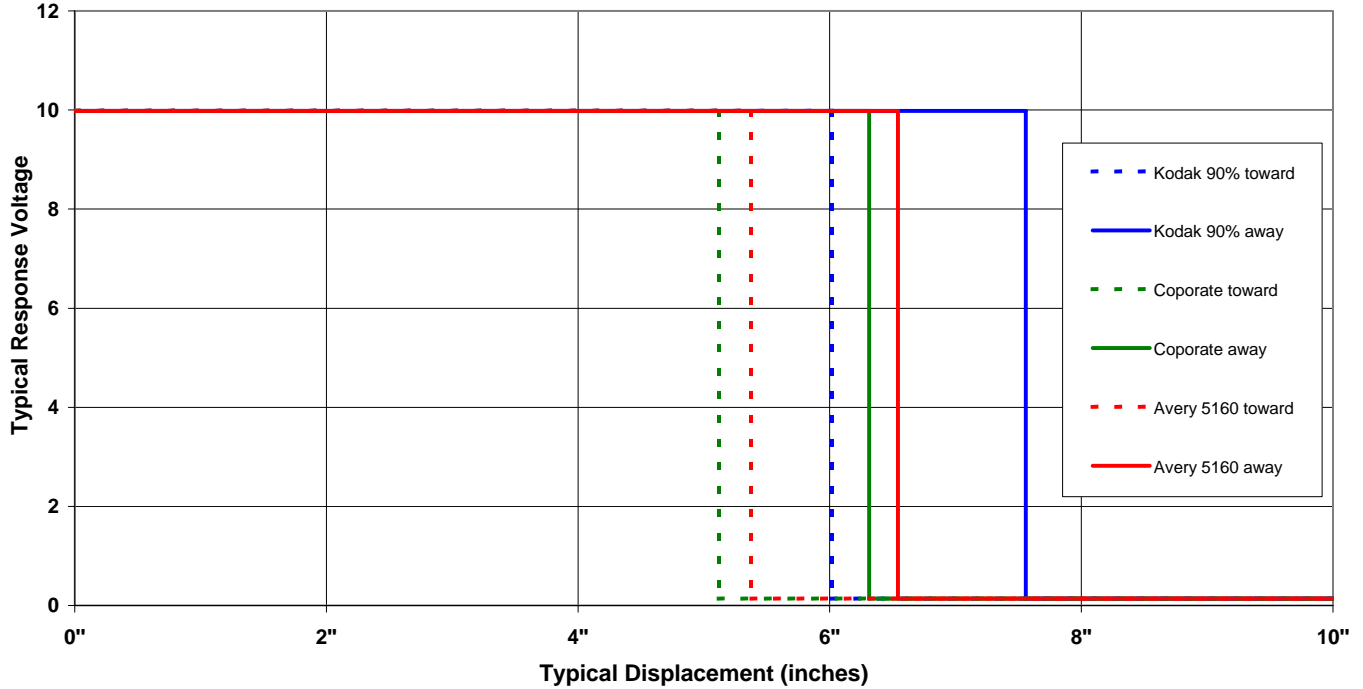

Voltage Response vs Displacement
 OPB720A-06Z or OPB720B-06Z

Voltage Response vs Displacement
 OPB720A-06Z or OPB720B-06Z

OPTEK reserves the right to make changes at any time in order to improve design and to supply the best product possible.

Voltage Response vs Displacement
 OPB720A-12Z or OPB720B-12Z

Voltage Response vs Displacement
 OPB720A-12Z or OPB720B-12Z

OPTEK reserves the right to make changes at any time in order to improve design and to supply the best product possible.