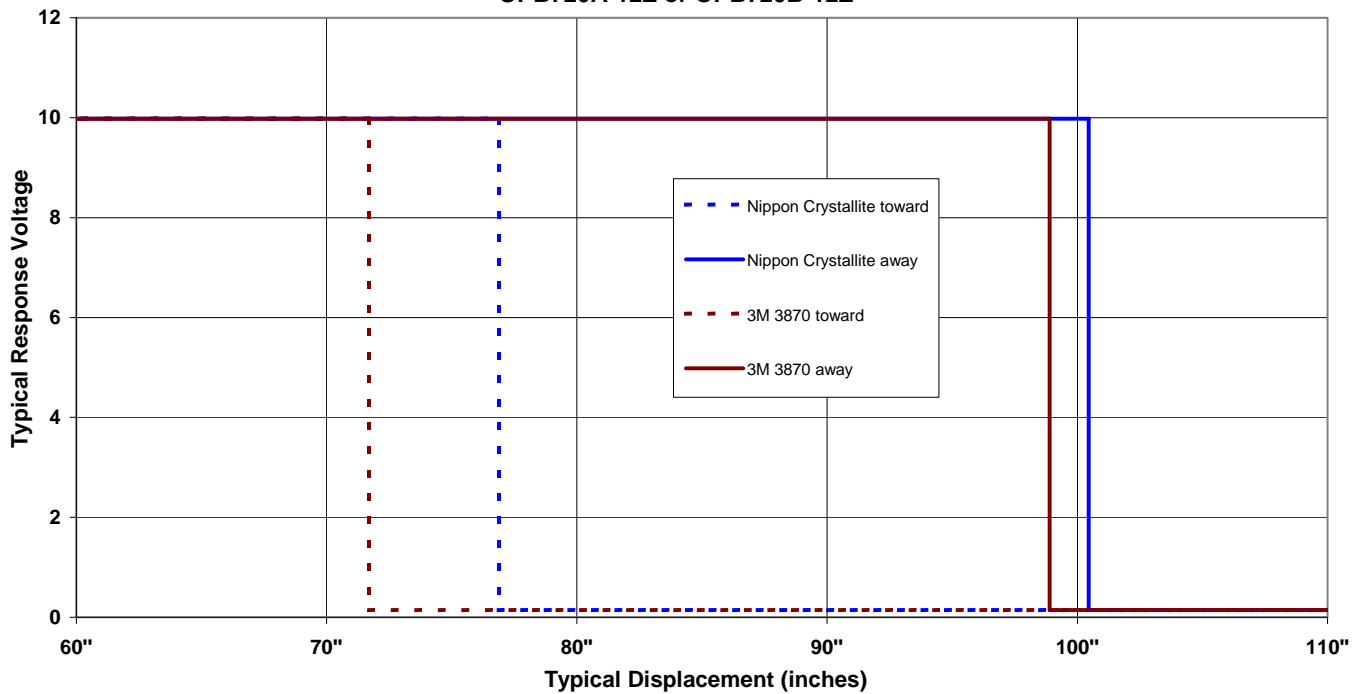

Voltage Response vs Displacement
 OPB720A-06Z or OPB720B-06Z

Voltage Response vs Displacement
 OPB720A-06Z or OPB720B-06Z

OPTEK reserves the right to make changes at any time in order to improve design and to supply the best product possible.

Voltage Response vs Displacement
 OPB720A-12Z or OPB720B-12Z

Voltage Response vs Displacement
 OPB720A-12Z or OPB720B-12Z

OPTEK reserves the right to make changes at any time in order to improve design and to supply the best product possible.