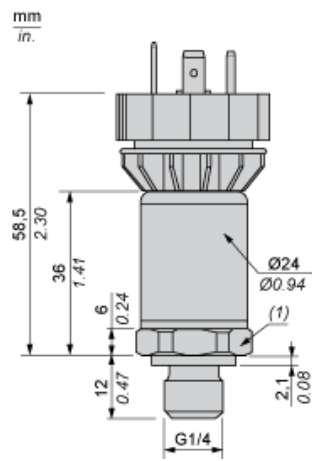

Dimensions

(1) SW24 tightening torque  $\leq 25$  N.m / 221 lb-in

---

Wiring Diagram

---

3-Wire Technique (0-10 V)

(a) V out