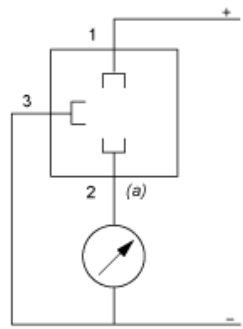

Dimensions

(1) SW24 tightening torque  $\leq 25$  N.m / 221 lb-in

---

Wiring Diagram

---

3-Wire Technique (0-10 V)

(a) V out