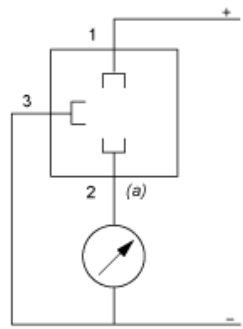

Dimensions

(1) SW24 tightening torque ≤ 25 N.m / 221 lb-in

Wiring Diagram

3-Wire Technique (0-10 V)

(a) V out