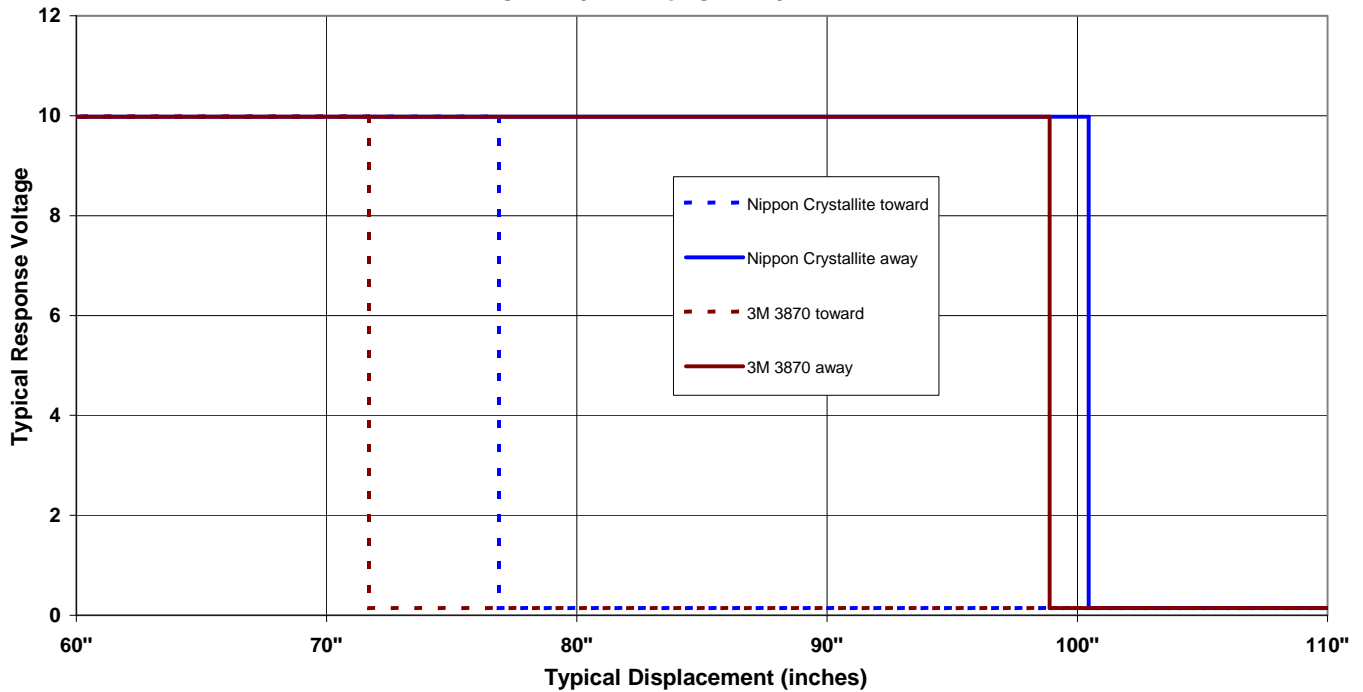

Voltage Response vs Displacement
 OPB720A-06Z or OPB720B-06Z

Voltage Response vs Displacement
 OPB720A-06Z or OPB720B-06Z

OPTEK reserves the right to make changes at any time in order to improve design and to supply the best product possible.

Voltage Response vs Displacement
 OPB720A-12Z or OPB720B-12Z

Voltage Response vs Displacement
 OPB720A-12Z or OPB720B-12Z

OPTEK reserves the right to make changes at any time in order to improve design and to supply the best product possible.