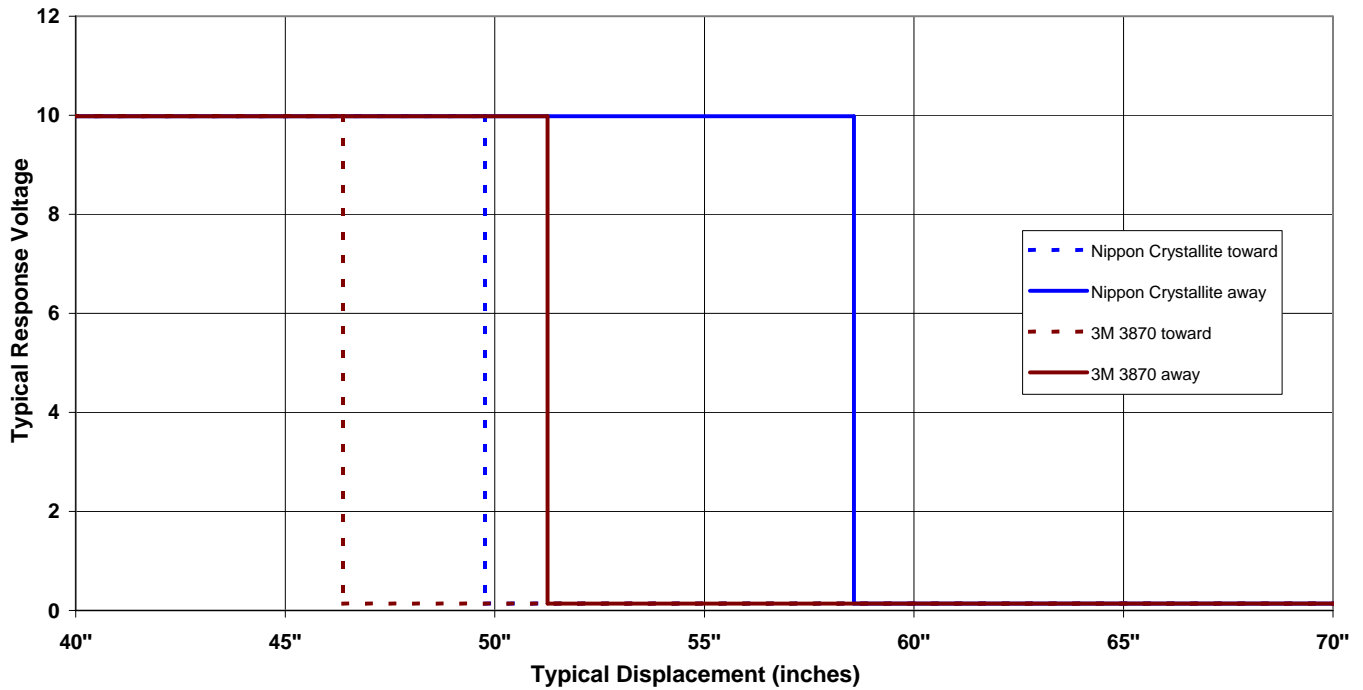

Voltage Response vs Displacement
 OPB720A-06Z or OPB720B-06Z

Voltage Response vs Displacement
 OPB720A-06Z or OPB720B-06Z

OPTEK reserves the right to make changes at any time in order to improve design and to supply the best product possible.

Voltage Response vs Displacement
 OPB720A-12Z or OPB720B-12Z

Voltage Response vs Displacement
 OPB720A-12Z or OPB720B-12Z

OPTEK reserves the right to make changes at any time in order to improve design and to supply the best product possible.