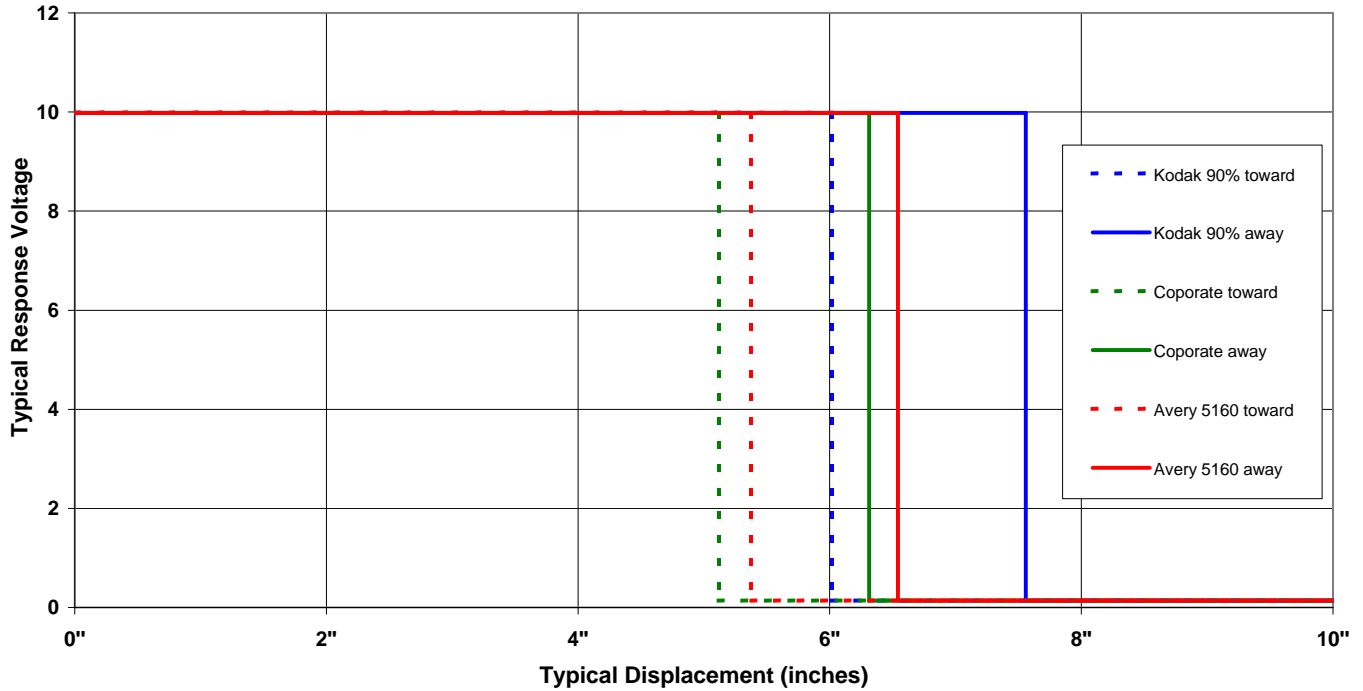

Voltage Response vs Displacement
 OPB720A-06Z or OPB720B-06Z

Voltage Response vs Displacement
 OPB720A-06Z or OPB720B-06Z

OPTEK reserves the right to make changes at any time in order to improve design and to supply the best product possible.

Voltage Response vs Displacement
 OPB720A-12Z or OPB720B-12Z

Voltage Response vs Displacement
 OPB720A-12Z or OPB720B-12Z

OPTEK reserves the right to make changes at any time in order to improve design and to supply the best product possible.