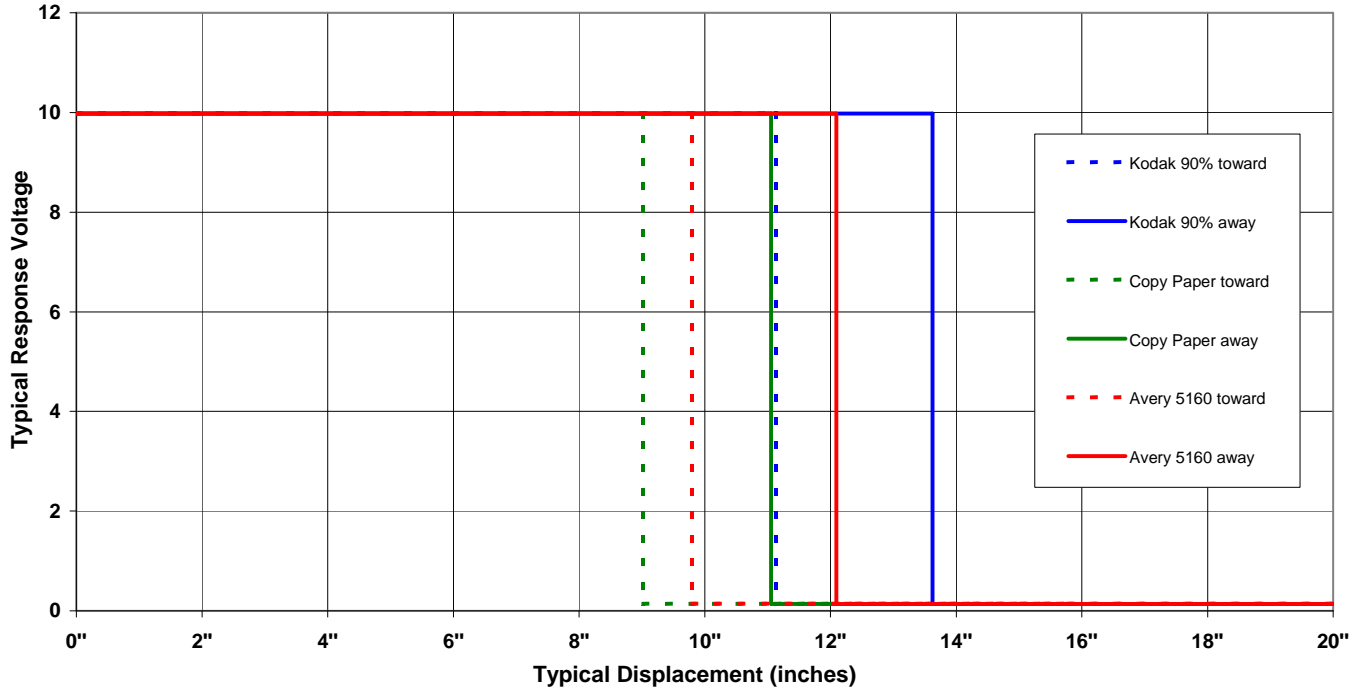

Voltage Response vs Displacement
 OPB720A-06Z or OPB720B-06Z

Voltage Response vs Displacement
 OPB720A-06Z or OPB720B-06Z

OPTEK reserves the right to make changes at any time in order to improve design and to supply the best product possible.

Voltage Response vs Displacement
 OPB720A-12Z or OPB720B-12Z

Voltage Response vs Displacement
 OPB720A-12Z or OPB720B-12Z

OPTEK reserves the right to make changes at any time in order to improve design and to supply the best product possible.