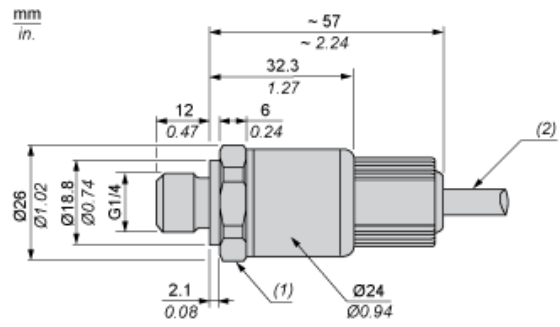

Dimensions

- (1) SW24 tightening torque  $\leq 25$  N.m / 221 lb-in
- (2) Cable

---

Connection and Schema

---

Wiring Diagram

3-Wire Technique (0-10 V)

- (a) PVC cable
- (b) V out