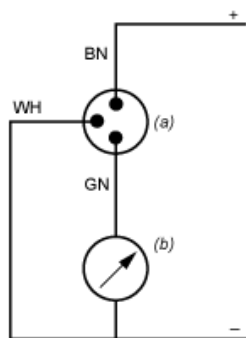

Dimensions

- (1) SW24 tightening torque  $\leq 25$  N.m / 221 lb-in
- (2) Cable

---

Connection and Schema

---

Wiring Diagram

3-Wire Technique (0-10 V)

- (a) PVC cable
- (b) V out