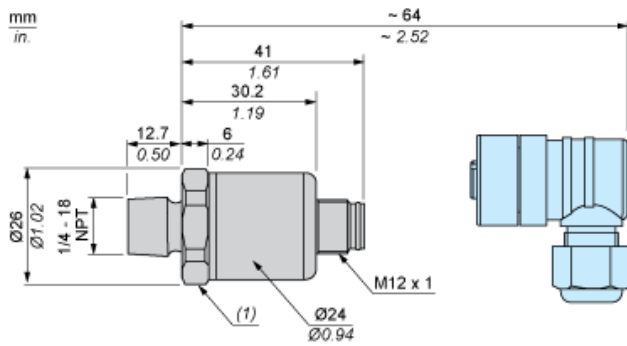

Dimensions

(1) SW24 tightening torque ≤ 25 N.m / 221 lb-in

Connection and Schema

Wiring Diagram

2-Wire Technique (4-20 mA)