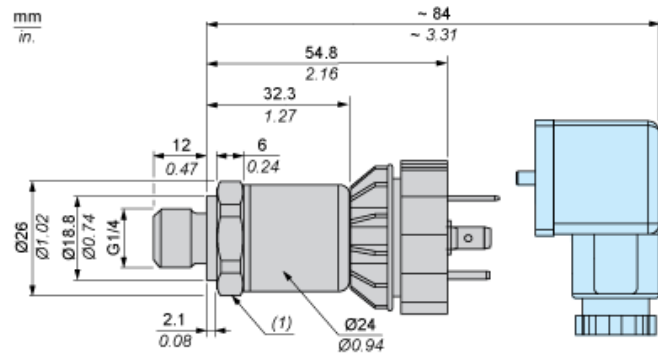

Dimensions

(1) SW24 tightening torque ≤ 25 N.m / 221 lb-in

---

## Connection and Schema

---

### Wiring Diagram

2-Wire Technique (4-20 mA)

(a) V out