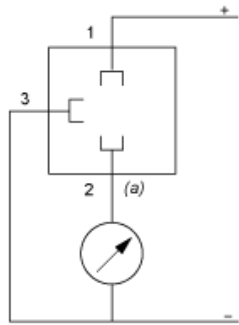

Dimensions

(1) SW24 tightening torque ≤ 25 N.m / 221 lb-in

---

## Connection and Schema

---

### Wiring Diagram

2-Wire Technique (4-20 mA)

(a) V out