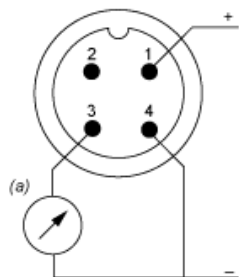

Dimensions

(1) SW24 tightening torque ≤ 25 N.m / 221 lb-in

Connection and Schema

Wiring Diagram

3-Wire Technique (0-10 V)

(a) V out