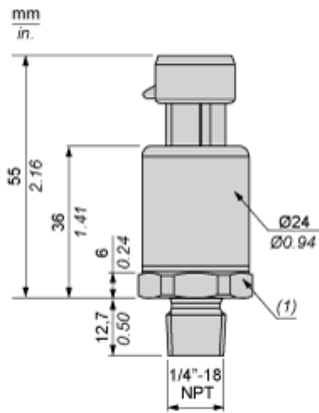

Dimensions

(1) SW24 tightening torque ≤ 25 N.m / 221 lb-in

---

Wiring Diagram

---

3-Wire Technique (0-10 V)