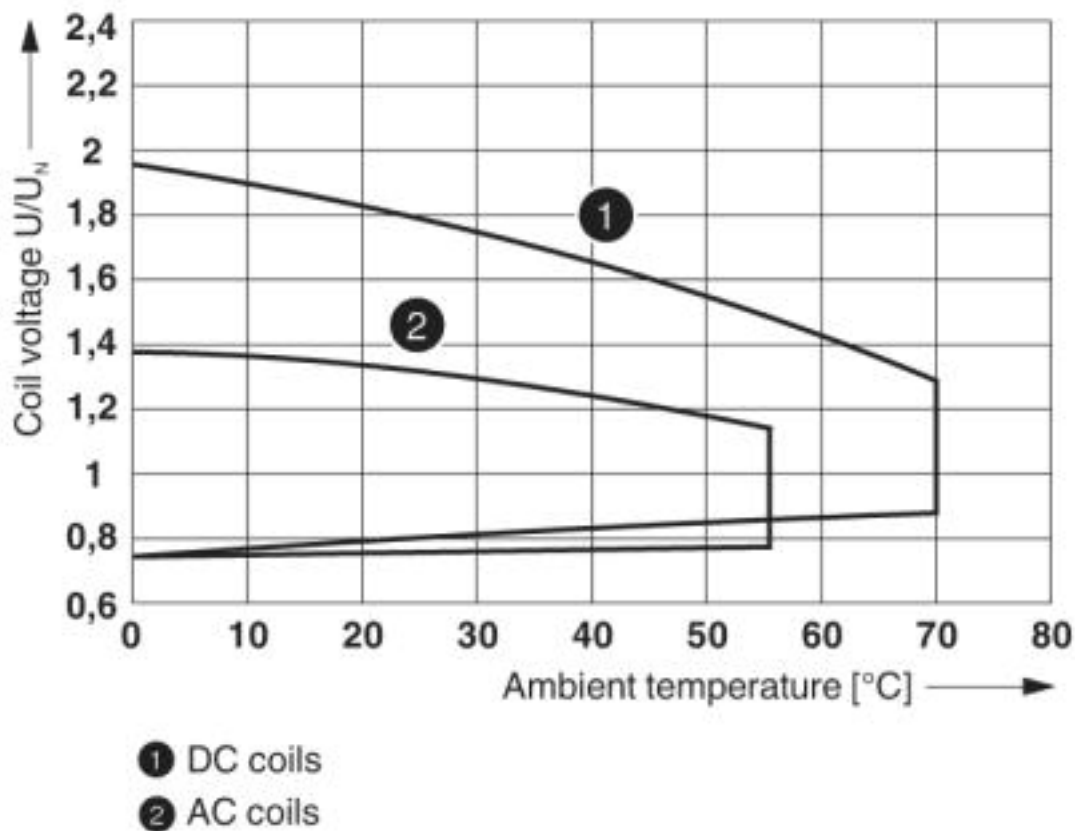

Single relay - REL-IR4/200AC/4X21 - 2907056

Technical data

Environmental Product Compliance

China RoHS	Environmentally Friendly Use Period = 50
	For details about hazardous substances go to tab "Downloads", Category "Manufacturer's declaration"

Drawings

Diagram

Operating voltage range