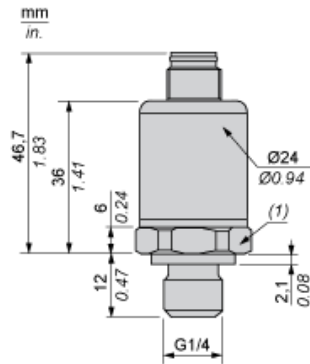

Dimensions

(1) SW24 tightening torque ≤ 25 N.m / 221 lb-in

Connection and Schema

Wiring Diagram

3-Wire Technique (0-10 V DC or 0.5-4.5 V DC)

(1) V out