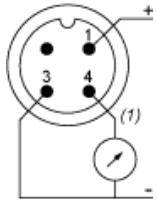

Dimensions

(1) SW24 tightening torque ≤ 25 N.m / 221 lb-in

Connection and Schema

Wiring Diagram

3-Wire Technique (0-10 V DC or 0.5-4.5 V DC)

(1) V out