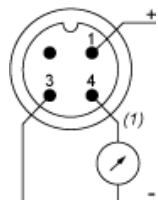

Dimensions

(1) SW24 tightening torque ≤ 25 N.m / 221 lb-in

Connection and Schema

Wiring Diagram

3-Wire Technique (0-10 V DC or 0.5-4.5 V DC)

(1) V out