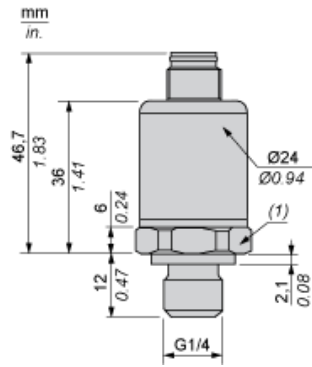

Dimensions

(1) SW24 tightening torque ≤ 25 N.m / 221 lb-in

Connection and Schema

Wiring Diagram

3-Wire Technique (0-10 V DC or 0.5-4.5 V DC)

(1) V out