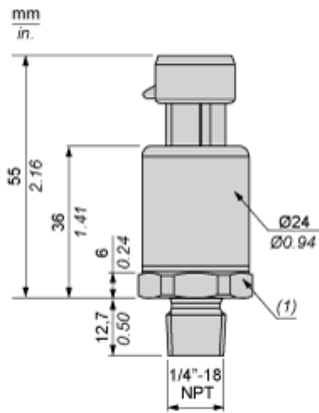

Dimensions

(1) SW24 tightening torque ≤ 25 N.m / 221 lb-in

---

Wiring Diagram

---

2-Wire Technique (4-20 mA)