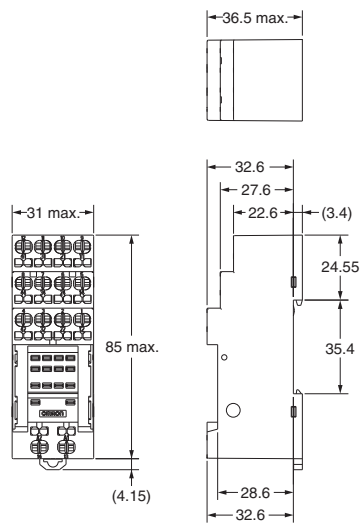

Dimensions

Sockets

PYF08S

Terminal Arrangement/
Internal Connection Diagram
(Top View)

Note: Figures in parentheses indicate DIN standard numbers.

PYF14S

Terminal Arrangement/
Internal Connection Diagram
(Top View)

Note: Figures in parentheses indicate DIN standard numbers.

P2RF-05-S

Terminal Arrangement/
Internal Connection Diagram
(Top View)

Note: Figures in parentheses indicate DIN standard numbers.

P2RF-08-S

Terminal Arrangement/
Internal Connection Diagram
(Top View)

Note: Figures in parentheses indicate DIN standard numbers.