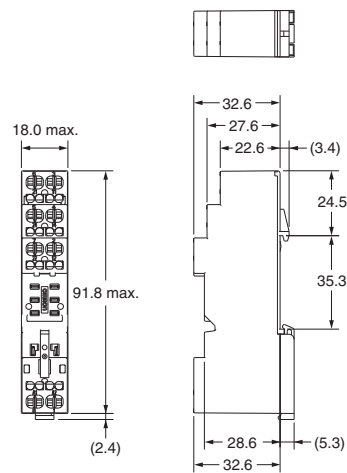

Dimensions

Sockets

PYF08S

Terminal Arrangement/
Internal Connection Diagram
(Top View)

Note: Figures in parentheses indicate DIN standard numbers.

PYF14S

Terminal Arrangement/
Internal Connection Diagram
(Top View)

Note: Figures in parentheses indicate DIN standard numbers.

P2RF-05-S

Terminal Arrangement/
Internal Connection Diagram
(Top View)

Note: Figures in parentheses indicate DIN standard numbers.

P2RF-08-S

Terminal Arrangement/
Internal Connection Diagram
(Top View)

Note: Figures in parentheses indicate DIN standard numbers.