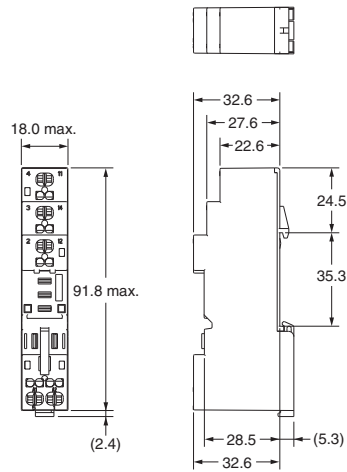

Dimensions

Sockets

PYF08S

Terminal Arrangement/
Internal Connection Diagram
(Top View)

Note: Figures in parentheses indicate DIN standard numbers.

PYF14S

Terminal Arrangement/
Internal Connection Diagram
(Top View)

Note: Figures in parentheses indicate DIN standard numbers.

P2RF-05-S

Terminal Arrangement/
Internal Connection Diagram
(Top View)

Note: Figures in parentheses indicate DIN standard numbers.

P2RF-08-S

Terminal Arrangement/
Internal Connection Diagram
(Top View)

Note: Figures in parentheses indicate DIN standard numbers.