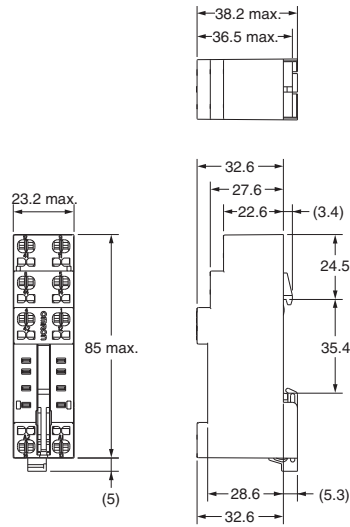

Dimensions

Sockets

PYF08S

Terminal Arrangement/
Internal Connection Diagram
(Top View)

Note: Figures in parentheses indicate DIN standard numbers.

PYF14S

Terminal Arrangement/
Internal Connection Diagram
(Top View)

Note: Figures in parentheses indicate DIN standard numbers.

P2RF-05-S

Terminal Arrangement/
Internal Connection Diagram
(Top View)

Note: Figures in parentheses indicate DIN standard numbers.

P2RF-08-S

Terminal Arrangement/
Internal Connection Diagram
(Top View)

Note: Figures in parentheses indicate DIN standard numbers.