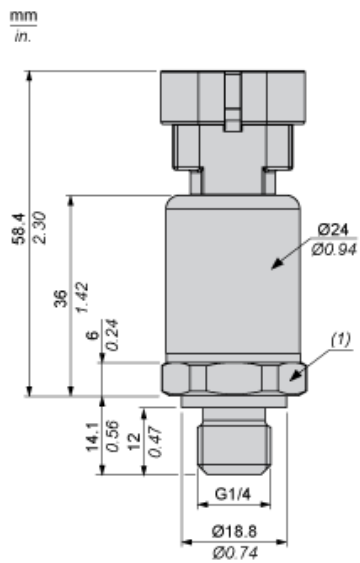

Dimensions

(1) SW24, tightening torque # 24 N-m / 212 lb-in

---

Connections and Schema

---

Connector Wiring

(1) V out