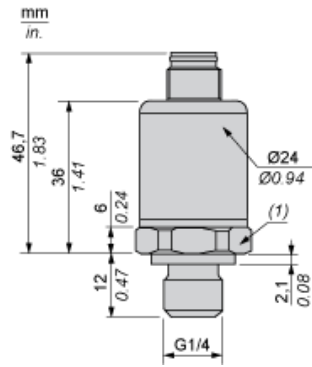

Dimensions

(1) SW24 tightening torque \leq 25 N.m / 221 lb-in

Wiring Diagram

3-Wire Technique (0-10 V)

(a) V out